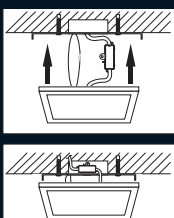

A) Installazione a plafoniera / Ceiling light installation

DIMMER A TAGLIO DI FASE / TRAILING EDGE DIMMER