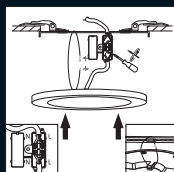

B) Installazione ad incasso / Recessed panel light installation

VRD 28_18 BI 3000K

- 3000 K
  1500 lumen

VRD 28_18 BI 4000K

- 4000 K
  1550 lumen

VRD 28_24 BI 3000K

- 3000 K
  1950 lumen

VRD 28_24 BI 4000K

- 4000 K
  2000 lumen

articolo / item

finitura / finished	bianco / white / weiß / blanc / blanco ■
voltaggio / voltage	AC 220-240V, 50/60 Hz
driver	incorporato / integrated
misure / measures	215 x 215 mm, H 13 mm
foro / hole	Ø 60 - 185 mm
angolo / beam angle	110°
durata / life	30.000 ore / hours
materiale / material	Termoplastico / Thermoplastic
peso / weight	0,75 kg

finitura / finished	bianco / white / weiß / blanc / blanco ■
voltaggio / voltage	AC 220-240V, 50/60 Hz
driver	incorporato / integrated
misure / measures	290 x 290 mm, H 13 mm
foro / hole	Ø 60 - 260 mm
angolo / beam angle	110°
durata / life	30.000 ore / hours
materiale / material	Termoplastico / Thermoplastic
peso / weight	1,215

18W **IP20**

24W **IP20**

05 faretti incasso led
cob led spotlights

37 pannelli incasso led
led panel lights

49 plafoniere led
surface led panel lights

65 lampade a sospensione
pendant led lights

69 track e accessori
track and accessories

83 lampade led da esterno
led garden lights