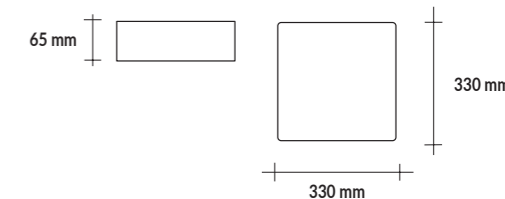

VPL 15_18 BI

● 3000 K ● 4000 K
1380 lumen 1440 lumen

18W IP20