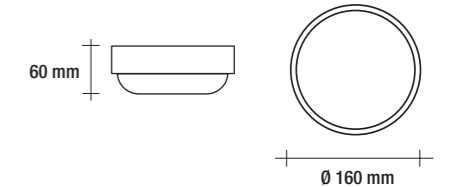

175 x 85mm, H 60mm

120°

> 80

> 25.000 ore / hours

Plastica / Plastic

90 g

**8W**  **IP65**

Ø 160mm, H 60mm

120°

> 80

> 25.000 ore / hours

Plastica / Plastic

110 g

**8W**  **IP65**

Ø 175mm, H 60mm

120°

> 80

> 25.000 ore / hours

Plastica / Plastic

150 g

**20W**  **IP65**