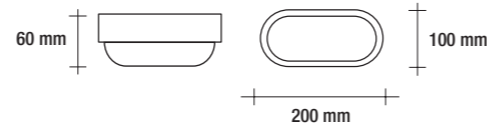

175 x 85mm, H 60mm

120°

> 80

> 25.000 ore / hours

Plastica / Plastic

90 g

**8W**  **IP65**

200 x 100mm, H 60mm

120°

> 80

> 25.000 ore / hours

Plastica / Plastic

120 g

**20W**  **IP65**