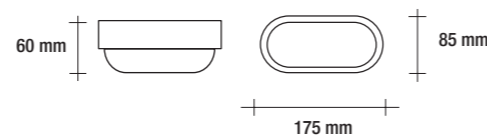

175 x 85mm, H 60mm

120°

> 80

> 25.000 ore / hours

Plastica / Plastic

90 g

**8W**  **IP65**

200 x 100mm, H 60mm

120°

> 80

> 25.000 ore / hours

Plastica / Plastic

120 g

**20W**  **IP65**

Ø 160mm, H 60mm

120°

> 80

> 25.000 ore / hours

Plastica / Plastic

110 g

**8W**  **IP65**

Ø 175mm, H 60mm

120°

> 80

> 25.000 ore / hours

Plastica / Plastic

150 g

**20W**  **IP65**