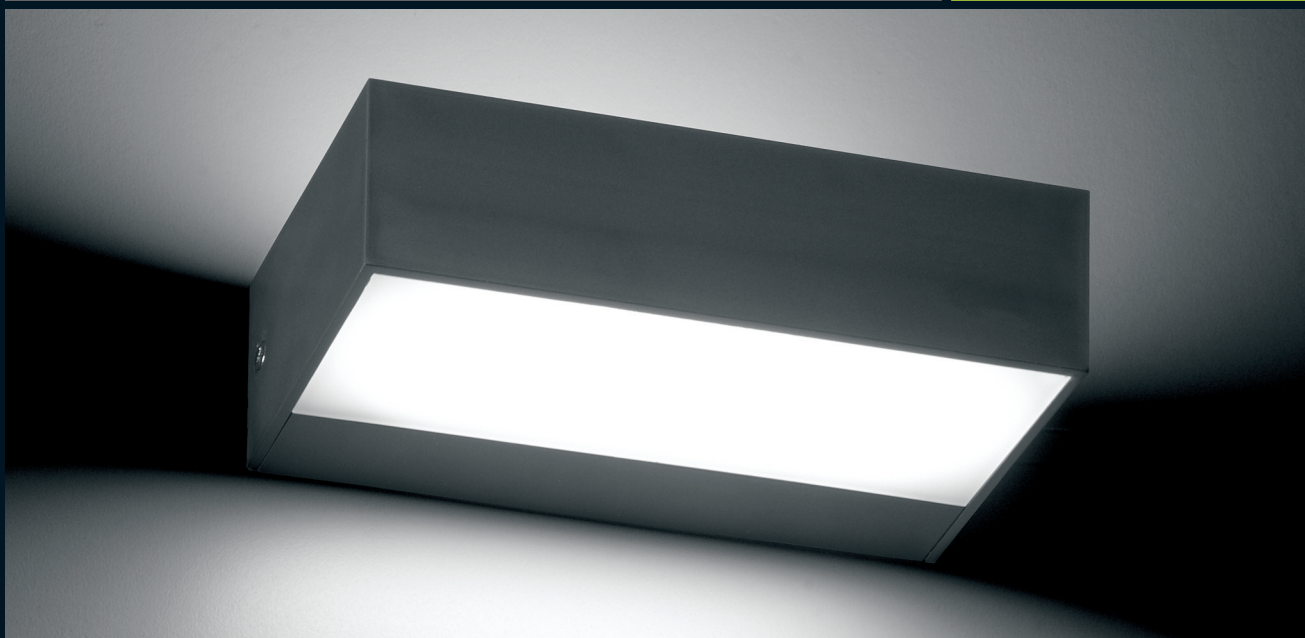

KAORI: applique led rettangolare da esterno con finitura antracite
KAORI: led garden light - rectangular applique, dark grey

VOD 61

articolo / item	VOD 61_10 DG	VOD 61_12 DG
	● 3000 K 398 lumen	● 3000 K 660 lumen
finitura / finished	antracite / dark grey / dunkelgrau / gris foncé / gris oscuro	antracite / dark grey / dunkelgrau / gris foncé / gris oscuro
voltaggio / voltage	AC 220-240V, 50/60 Hz	AC 220-240V, 50/60 Hz
driver	incorporato / integrated	incorporato / integrated
misure / measures	170 x 46 mm, H 80 mm	230 x 101 mm, H 90 mm
angolo / beam angle	110°	190°
durata / life	30.000 ore / hours	25.000 ore / hours
materiale / material	ABS + PC	ABS + PC
peso / weight	0,288 kg	0,596 kg
	8W IP65 	12W IP65

05 faretti incasso led
cob led spotlights

37 pannelli incasso led
led panel lights

49 plafoniere led
surface led panel lights

65 lampade a sospensione
pendant led lights

69 track e accessori
track and accessories

83 lampade led da esterno
led garden lights