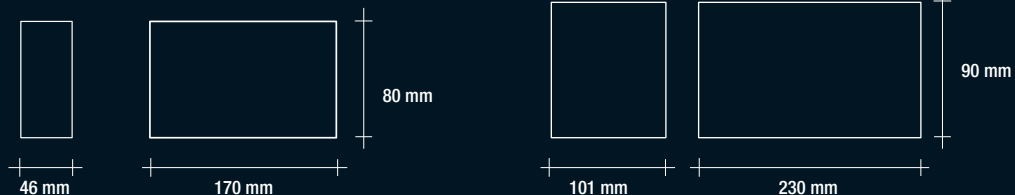

KAORI: applique led rettangolare da esterno con finitura antracite
KAORI: led garden light - rectangular applique, dark grey

VOD 61

articolo / item	VOD 61_10 DG	VOD 61_12 DG
	● 3000 K 398 lumen	● 3000 K 660 lumen
finitura / finished	antracite / dark grey / dunkelgrau / gris foncé / gris oscuro	antracite / dark grey / dunkelgrau / gris foncé / gris oscuro
voltaggio / voltage	AC 220-240V, 50/60 Hz	AC 220-240V, 50/60 Hz
driver	incorporato / integrated	incorporato / integrated
misure / measures	170 x 46 mm, H 80 mm	230 x 101 mm, H 90 mm
angolo / beam angle	110°	190°
durata / life	30.000 ore / hours	25.000 ore / hours
materiale / material	ABS + PC	ABS + PC
peso / weight	0,288 kg	0,596 kg
	8W IP65 	12W IP65

05 faretti incasso led
cob led spotlights

37 pannelli incasso led
led panel lights

49 plafoniere led
surface led panel lights

65 lampade a sospensione
pendant led lights

69 track e accessori
track and accessories

83 lampade led da esterno
led garden lights