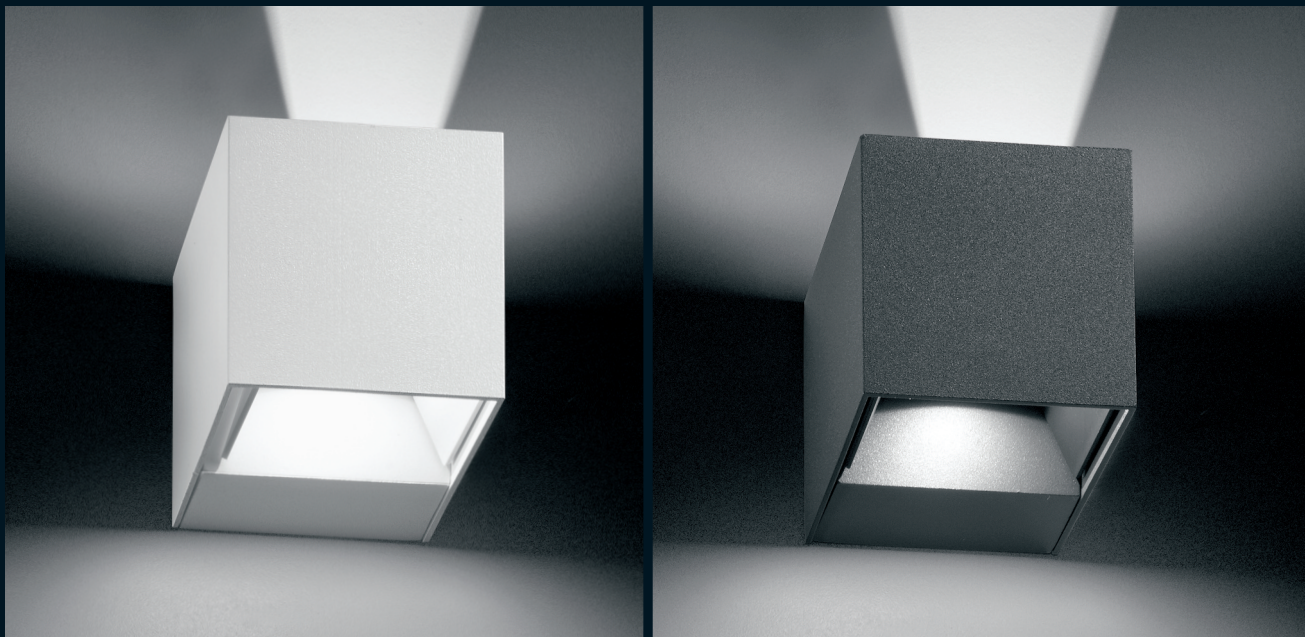

IRIDE: applique led a cubo da esterno, flussoregolabile, con finitura bianca o antracite
IRIDE: led garden light - applique cube, adjustable light beam, white or dark grey

VOD 60

articolo / item

finitura / finished	bianco / white / weiß / blanc / blanco antracite / dark grey / dunkelgrau / gris foncé / gris oscuro
voltaggio / voltage	AC 220-240V, 50/60 Hz
driver	incorporato / integrated
misure / measures	80 x 80 mm, H 80 mm
angolo / beam angle	regolabile / adjustable
durata / life	30.000 ore / hours
materiale / material	Alluminio / Aluminium
peso / weight	0,393 kg

2x3W IP54

05 faretti incasso led
cob led spotlights

37 pannelli incasso led
led panel lights

49 plafoniere led
surface led panel lights

65 lampade a sospensione
pendant led lights

69 track e accessori
track and accessories

83 lampade led da esterno
led garden lights