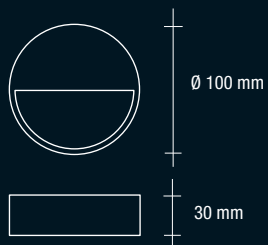

STEP ROUND: segnapassi led tondo da esterno con finitura bianca o antracite
STEP ROUND: applique led for outdoor - round, white or dark grey

VOD 54

articolo / item

finitura / finished

VOD 54_03 BI 3000K

- 3000 K
  300 lumen

VOD 54_03 DG 3000K

- 3000 K
  300 lumen

voltaggio / voltage

bianco / white / weiß / blanc / blanco

antracite / dark grey / dunkelgrau / gris foncé / gris oscuro

driver

AC 100 - 240V, 50/60 Hz

misure / measures

incorporato / integrated

durata / life

Ø 100 mm, prof / depth 30 mm

materiale / material

50.000 ore / hours

peso / weight

Alluminio / Aluminium

0,21 kg

3W **IP54**

1 pz

30 pz

05 faretti incasso led
cob led spotlights

37 pannelli incasso led
led panel lights

49 plafoniere led
surface led panel lights

65 lampade a sospensione
pendant led lights

69 track e accessori
track and accessories

83 lampade led da esterno
led garden lights