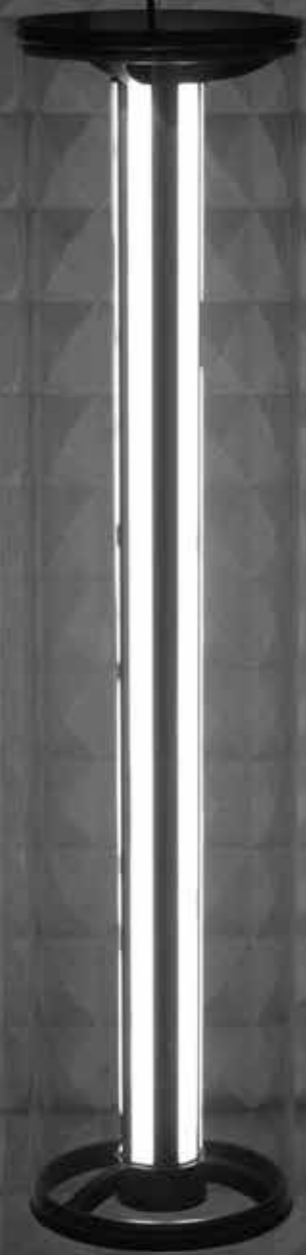

LEMSTATION

SOSPENSIONE PENDANT LAMP