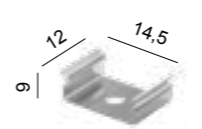

Clip di fissaggio in acciaio
Steel fixing clip

CMATVA00041