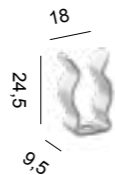

PLAFONE CEILING

CMATVA00008