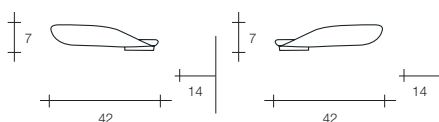

Utilizzo: lampada da parete.
Punto luce: modulo LED o R7s
Colorazioni: lastra in metallo bianco opaco esterna, interno bianco opaco.

Omologazioni

CE (LED) (1596 LED)

Use: wall light.
Light source: LED module or R7s.
Colour: sheet of matt white coated metal on the outside, matt white inside.