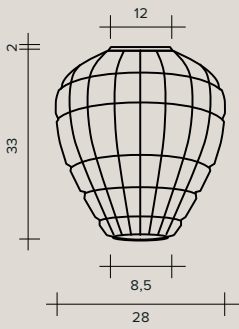

REFLEX

Ceiling

Lampada da soffitto
Deckenleuchte
Lámpara de techo
Потолочная лампа

COLOR	Code	Attacco	Watt	v
○ Traspirent / Traspirente	1754.20	E27	100W	220/240v
● Blu Avio / Blu Avio	1755.20	E27	100W	220/240v
● Green / Verde	1756.20	E27	100W	220/240v
● Brown / Marrone	1757.20	E27	100W	220/240v
● White / Bianco	1767.20	E27	100W	220/240v