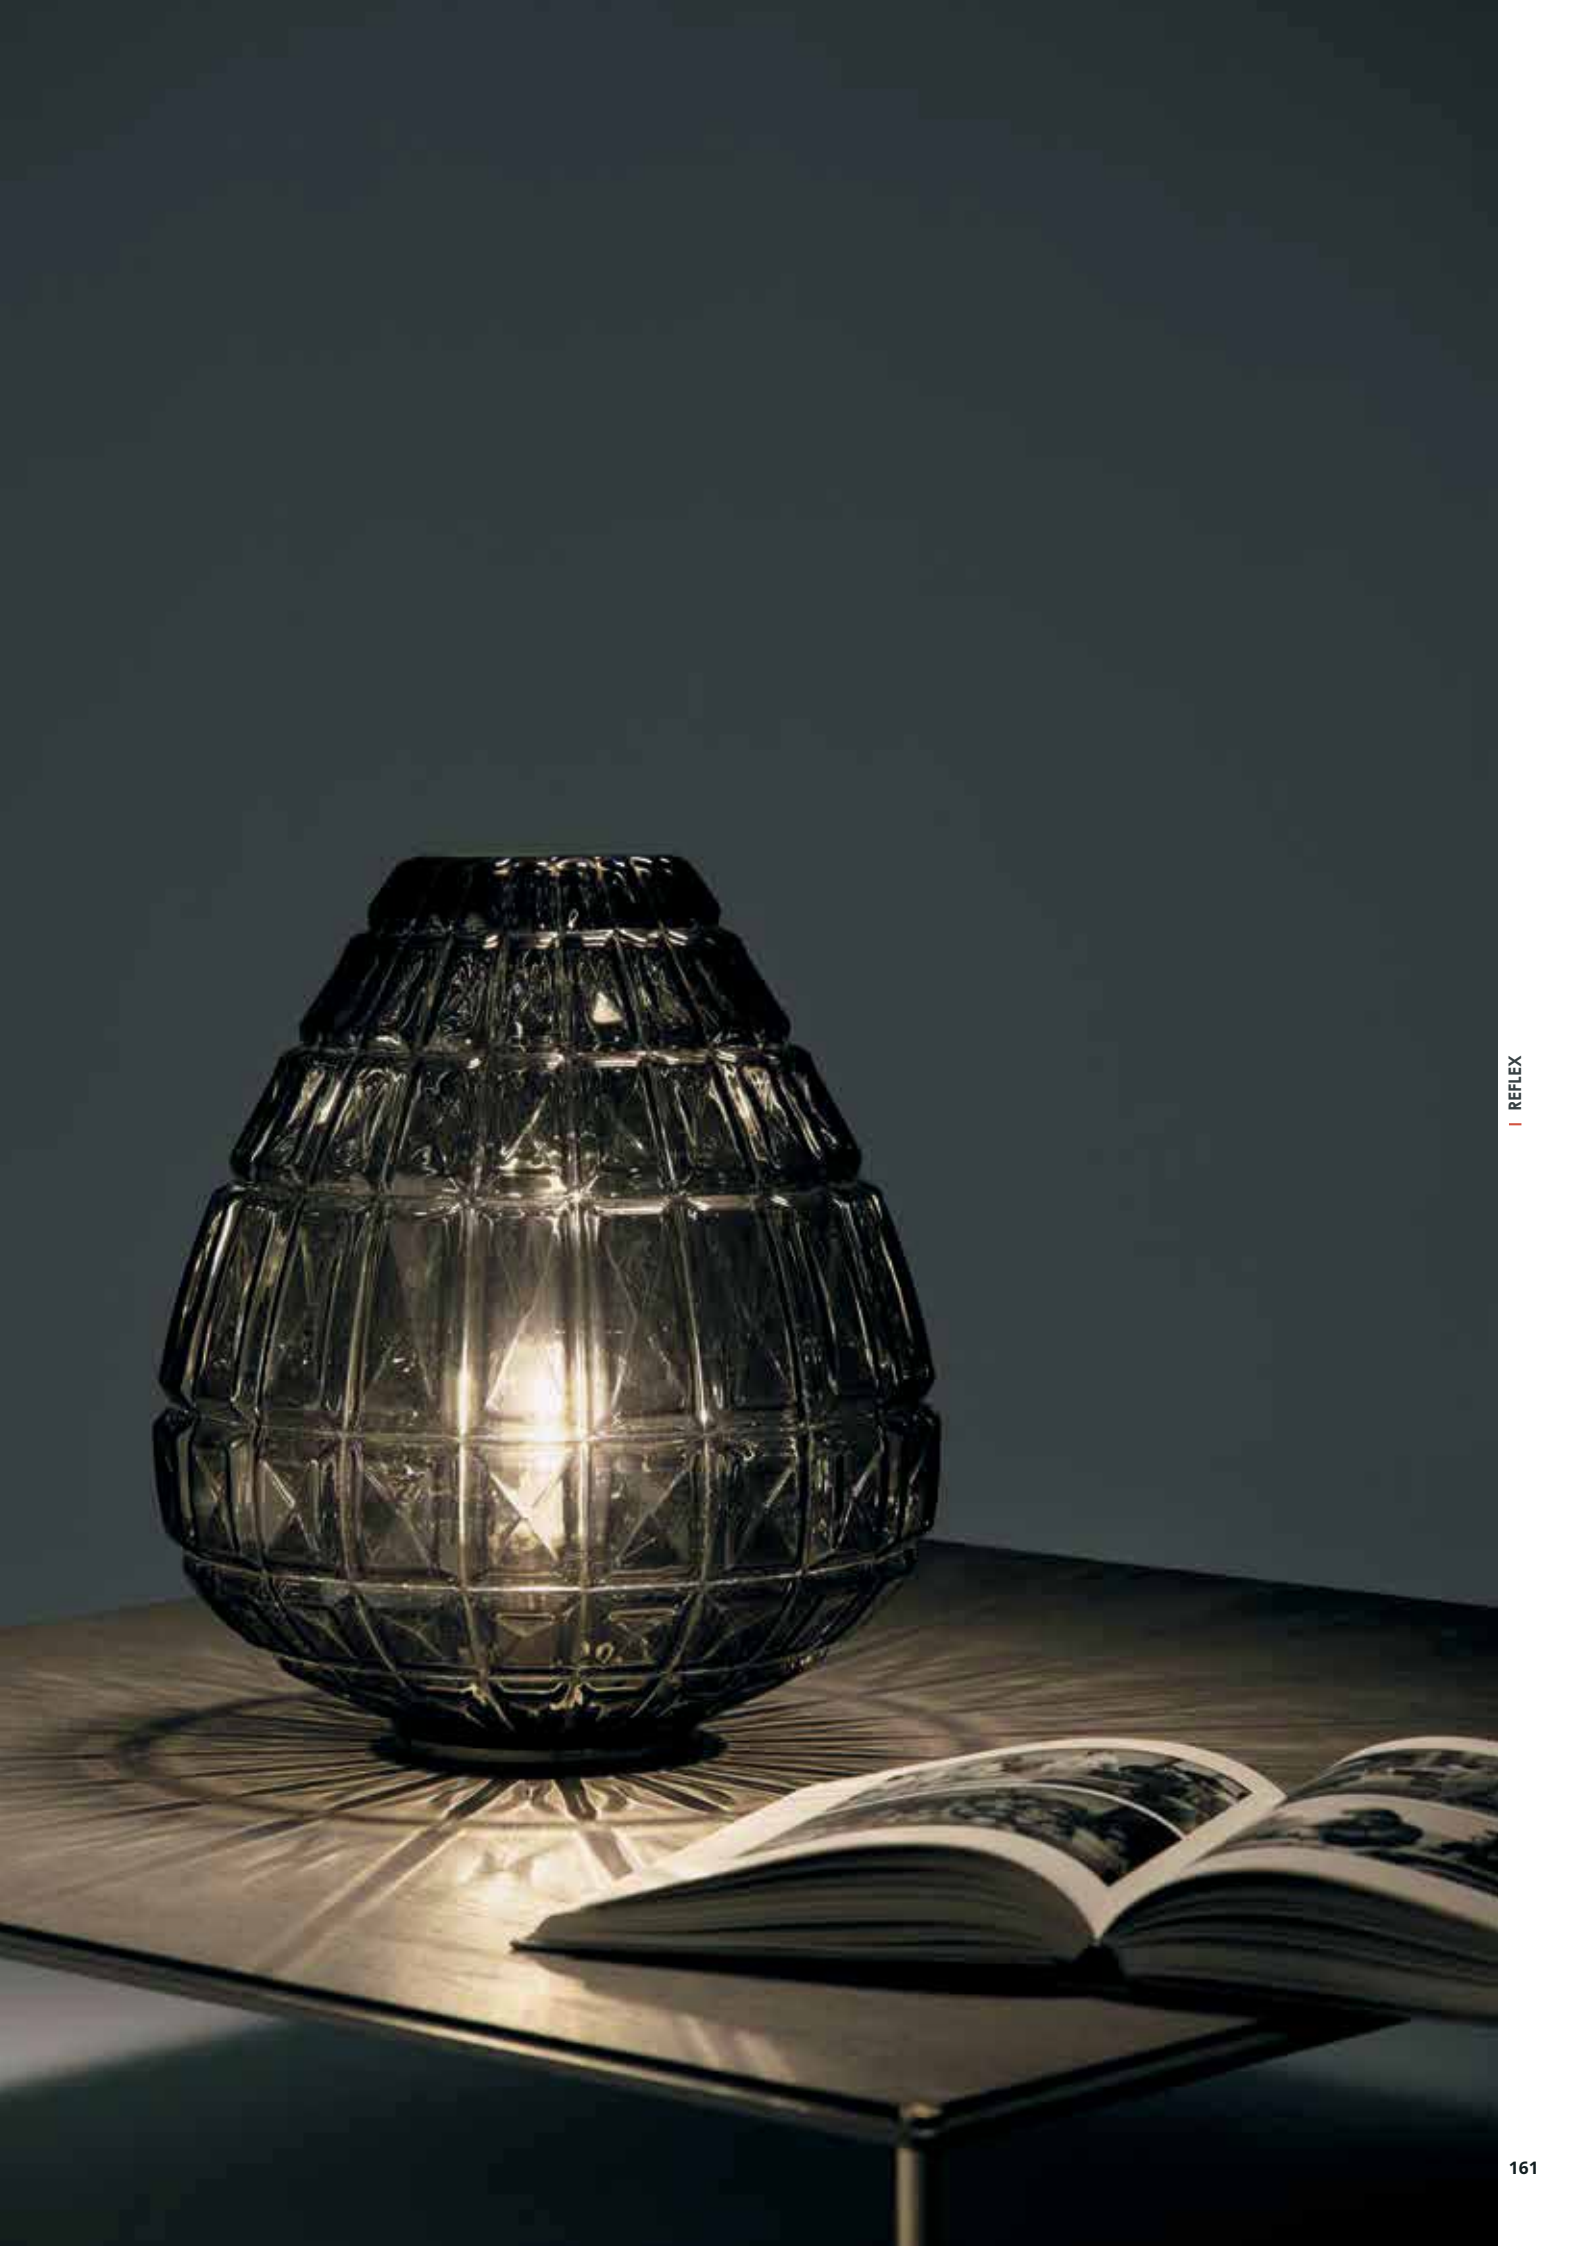

REFLEX SUSPENSION

REFLEX CEILING

REFLEX FLOOR LAMP

REFLEX TABLE

These pictures show the Reflex range in the colours trasparente (clear), bianco latte (milk white), blu avio (airforce blue), tortora (dove grey) and verde oliva (green olive).