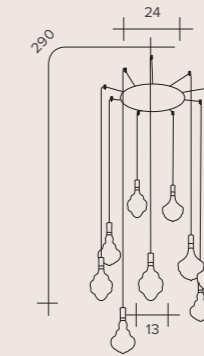

LED 47,7W - 500 mA
3000°K / 3816 lumen

HONEY TRASPARENTE

Suspension

Lampada a sospensione
Pendelleuchte
Lámpara colgante
Подвесная лампа

FINISHES / FINITURE / FARBE / ACABADOS / ОТДЕЛКИ

GLASS
Vetri / Glas / Cristales / Стёкло

○ TraspARENTE / Transparent / Transparente / Прозрачный