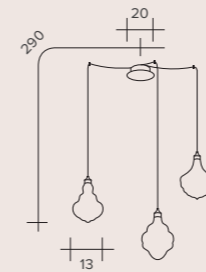

LED 15,9W - 500 mA
3000°K / 1272 lumen