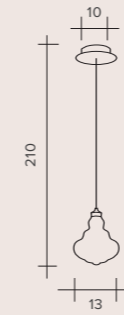

HONEY TRASPARENTE

SUSPENSION

HONEY TRASPARENTE

SUSPENSION

HONEY TRASPARENTE

SUSPENSION

LED 5,3W - 500 mA
3000°K / 424 lumen

LED 5,3W - 500 mA
3000°K / 424 lumen