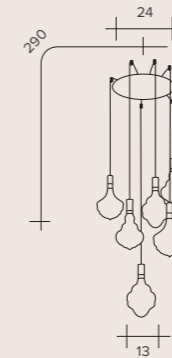

LED 31,8W - 500 mA
3000°K / 2544 lumen