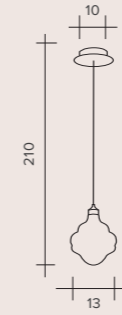

HONEY TRASPARENTE

SUSPENSION

HONEY TRASPARENTE

SUSPENSION

HONEY TRASPARENTE

SUSPENSION

LED 5,3W - 500 mA
3000°K / 424 lumen

LED 5,3W - 500 mA
3000°K / 424 lumen