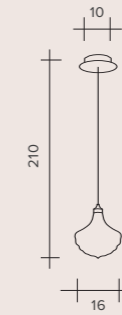

HONEY TRASPARENTE

SUSPENSION

HONEY TRASPARENTE

SUSPENSION

HONEY TRASPARENTE

SUSPENSION

LED 5,3W - 500 mA
3000°K / 424 lumen

LED 5,3W - 500 mA
3000°K / 424 lumen