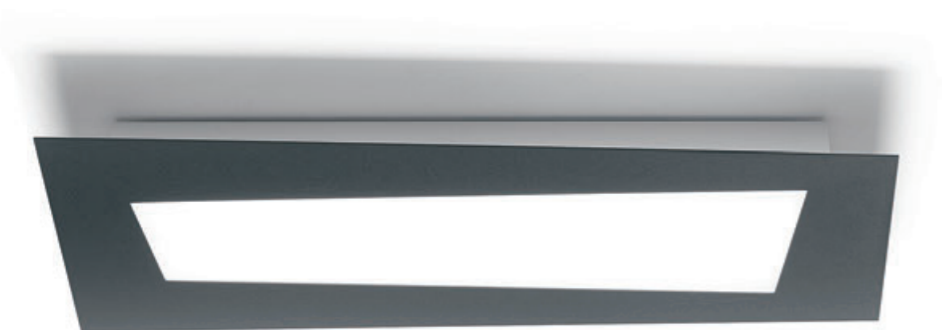

DEBRA SPIGOLO RETTANGOLO

design Roberto Favaretto

DEBRA SPIGOLO RETTANGOLO

Sharp edges for this wall and ceiling light. Rectangular shape. The laser-cut frame is powder-painted. Integrated LED modules.