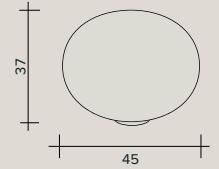

COLOR	Code	DIMMER*	Attacco	Watt	v
● White / Bianco	1731.43	YES	E27	1x100W	220v / 240v