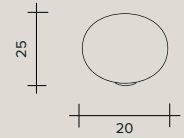

COLOR	Code	DIMMER*	Attacco	Watt	v
● White / Bianco	1731.40	YES	G9	1x60W	220v / 240v

COLOR	Code	DIMMER*	Attacco	Watt	v
● White / Bianco	1731.41	YES	E27	1x100W	220v / 240v