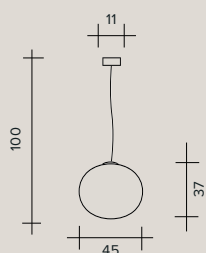

COLOR	Code	Attacco	Watt	v
● White / Bianco	1731.32	E27	1x150W	220v / 240v