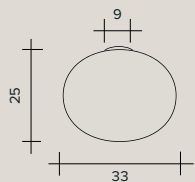

COLOR	Code	Attacco	Watt	v
● White / Bianco	1731.21	E27	1x100W	220v / 240v