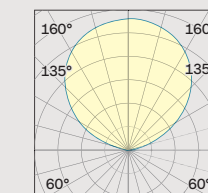

OPTICAL | PHOTOMETRIC

Lighting type: Indirect
Light distribution: Symmetric

COLOURS

Catalogue

63 Matt white

Satin Collection (upon request)

14 Antique brass

19 Pelter delabrè

22 Copper delabrè

23 Gold delabrè