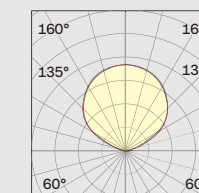

ELECTRICAL

220-240 V 50 Hz
27W
Class 2
Driver included
Europe plug

OPTICAL | PHOTOMETRIC

Lighting type: Indirect
Light distribution: Symmetric

COLOURS

Catalogue

63 Matt white

62 Matt black