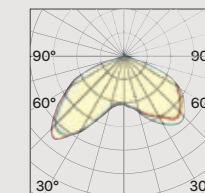

OPTICAL | PHOTOMETRIC

Lighting type: Direct
Light distribution: Symmetric

COLOURS

Catalogue

63 Matt white   62 Matt black

Satin Collection (upon request)

20 Graphite   33 Royal gold   43 Silver   48 Dark bronze   64 Bronze   65 Champagne

Warm Collection (upon request)

W2 Sand   W4 Rope color   W6 Dove-gray   W8 Coffee