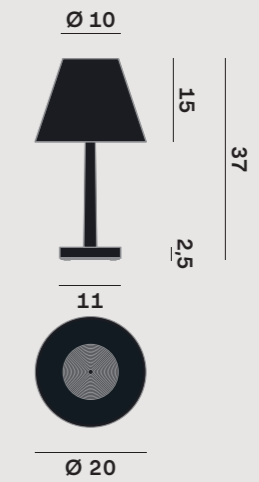

Dina+

Dina+

GENERAL

Table
Standing
IR Touch
IP20
400 lumen - luminaire flux
Indoor use

LED

MID POWER LED
2.700K
CRI 90
350mA
Mono Bin
LED Life L70 B50 > 60.000 h
Energy Class: E

ELECTRICAL

220-240 V 50 Hz
8W
Class 2
Driver included
Europe plug