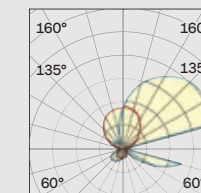

OPTICAL | PHOTOMETRIC

Lighting type: Indirect
Light distribution: Asymmetric