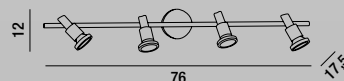

6158 CL

Faretto 4 luci in metallo finitura cromo lucido con corpi luce orientabili (rotazione e inclinazione)
4-light metal spotlight with polished chrome finish with adjustable (rotation and inclination) light bodies

4XGU10 3W LED 3000K INCL.