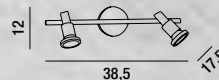

# WASP

6152 CL

Faretto singolo in metallo finitura cromo lucido con corpo luce orientabile (rotazione e inclinazione)  
1-light metal spotlight with polished chrome finish with adjustable (rotation and inclination) light body

1XGU10  3W LED 3000K INCL.

6154 CL

Faretto 2 luci in metallo finitura cromo lucido con corpi luce orientabili (rotazione e inclinazione)  
2-light metal spotlight with polished chrome finish with adjustable (rotation and inclination) light bodies