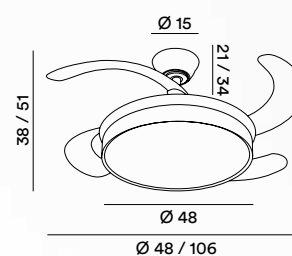

7167 B CT

bianco opaco
matt white

pale trasparenti
transparent blades

7167 N CT

nero opaco
matt black

pale trasparenti
transparent blades

LED \updownarrow 36W 3684LM
CCT 3000K 4000K 6000K

Telecomando a
onde radio incluso
Radio waves remote
control included