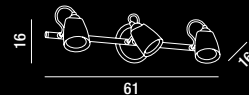

5952 B

Faretto 3 luci in metallo verniciato a polvere colore bianco opaco con particolari cromo lucido; corpi luce orientabili (rotazione e inclinazione) Cavo rivestito in tessuto bianco

3-light spotlight in matt white powder-coated metal with polished chrome details; adjustable (rotation and inclination) light bodies
Cable covered with white fabric

3XGU10 $\triangleleft$ MAX 35W
LAMP. ESCLUSE BULBS NOT INCLUDED