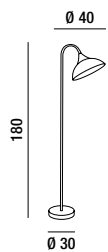

# SWAN

LAMPADE DA TAVOLO & PIANTANE TABLE LAMPS & FLOOR LAMPS

LIGHT BOOK

**6260 B**

Piantana in metallo verniciato a polvere bianco opaco con stelo flessibile rivestito in gomma colore bianco opaco  
Paralume in acrilico bianco lucido  
Floor lamp in matt white powder-coated metal with flexible shaft covered with matt white rubber. Glossy white acrylic lampshade

1XE27 MAX 60W  
LAMPADINE ESCLUSE - BULBS NOT INCLUDED  
Interruttore a pedale Foot switch

**6260 N**

Piantana in metallo verniciato a polvere bianco opaco con stelo flessibile rivestito in gomma colore nero opaco  
Paralume in acrilico bianco lucido  
Floor lamp in matt white powder-coated metal with flexible shaft covered with matt black rubber. Glossy white acrylic lampshade