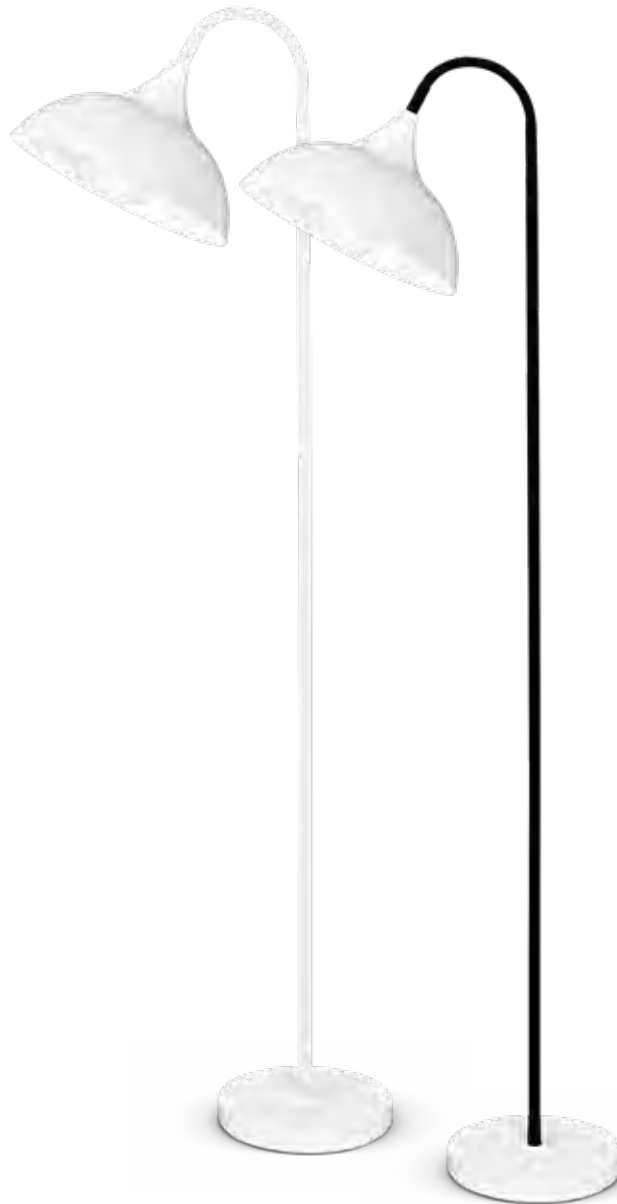

# SWAN

LAMPADE DA TAVOLO & PIANTANE TABLE LAMPS & FLOOR LAMPS

LIGHT BOOK

**6260 B**

Piantana in metallo verniciato a polvere bianco opaco con stelo flessibile rivestito in gomma colore bianco opaco  
Paralume in acrilico bianco lucido  
Floor lamp in matt white powder-coated metal with flexible shaft covered with matt white rubber. Glossy white acrylic lampshade

1XE27 MAX 60W  
LAMPADINE ESCLUSE - BULBS NOT INCLUDED  
Interruttore a pedale Foot switch

**6260 N**

Piantana in metallo verniciato a polvere bianco opaco con stelo flessibile rivestito in gomma colore nero opaco  
Paralume in acrilico bianco lucido  
Floor lamp in matt white powder-coated metal with flexible shaft covered with matt black rubber. Glossy white acrylic lampshade

1XE27 MAX 60W  
LAMPADINE ESCLUSE - BULBS NOT INCLUDED  
Interruttore a pedale Foot switch