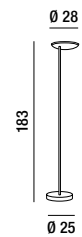

OPHELIA

COLORI DISPONIBILI
AVAILABLE COLOURS

bianco opaco
matt white

nero opaco
matt black

orientabile a 180°
adjustable to 180°

6586 B LC
Piantana in metallo verniciato a polvere colore bianco opaco con parabola orientabile e diffusore in acrilico satinato
Matt white powder-coated metal floor lamp with adjustable dish and satin acrylic diffuser

LED \varnothing 24W 1900LM 3000K
Interruttore a pedale Foot switch
Dimmerabile Dimmable

6586 N LC
Piantana in metallo verniciato a polvere colore nero opaco con parabola orientabile e diffusore in acrilico satinato
Matt black powder-coated metal floor lamp with adjustable dish and satin acrylic diffuser