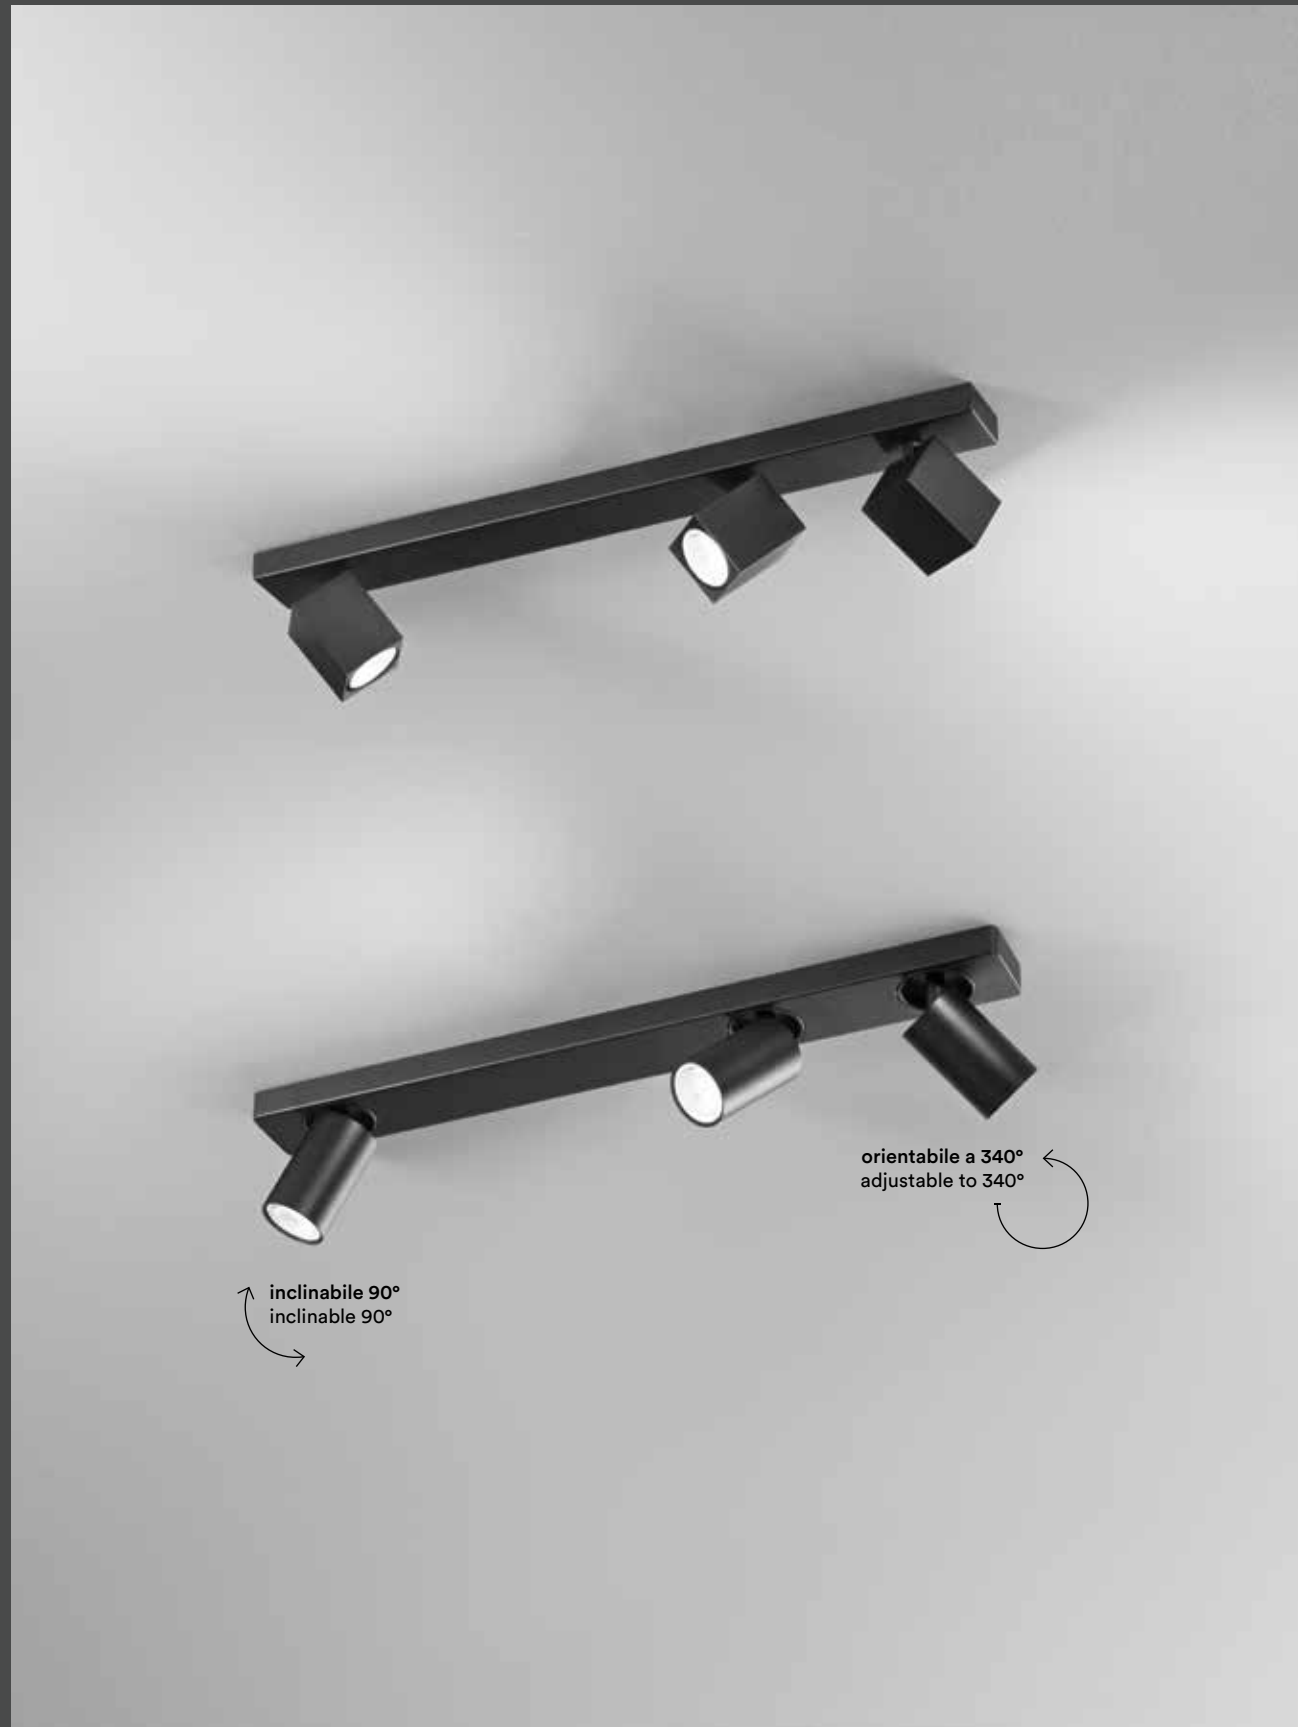

. oddy

2024 . what's new?

. oddy

2024 . what's new?

. oddy

Informazioni tecniche . Technical information

Collezione con struttura in alluminio verniciato a polvere con corpi luce orientabili (rotazione e inclinazione).
Collection with a powder-coated metal and aluminium frame.
Swivelling light bodies (rotation and inclination).

Applique / Plafoniera
Wall lamp / Ceiling lamp

8170 B **8170 N** 1 x GU10 \leq MAX 50W

bianco opaco nero opaco
matt white matt black

Applique / Plafoniera
Wall lamp / Ceiling lamp

8172 B **8172 N** 3 x GU10 \leq MAX 50W

bianco opaco nero opaco
matt white matt black

Plafoniera
Ceiling lamp

8173 B **8173 N** 5 x GU10 \leq MAX 50W

bianco opaco nero opaco
matt white matt black

Applique / Plafoniera
Wall lamp / Ceiling lamp

8174 B **8174 N** 1 x GU10 \leq MAX 50W