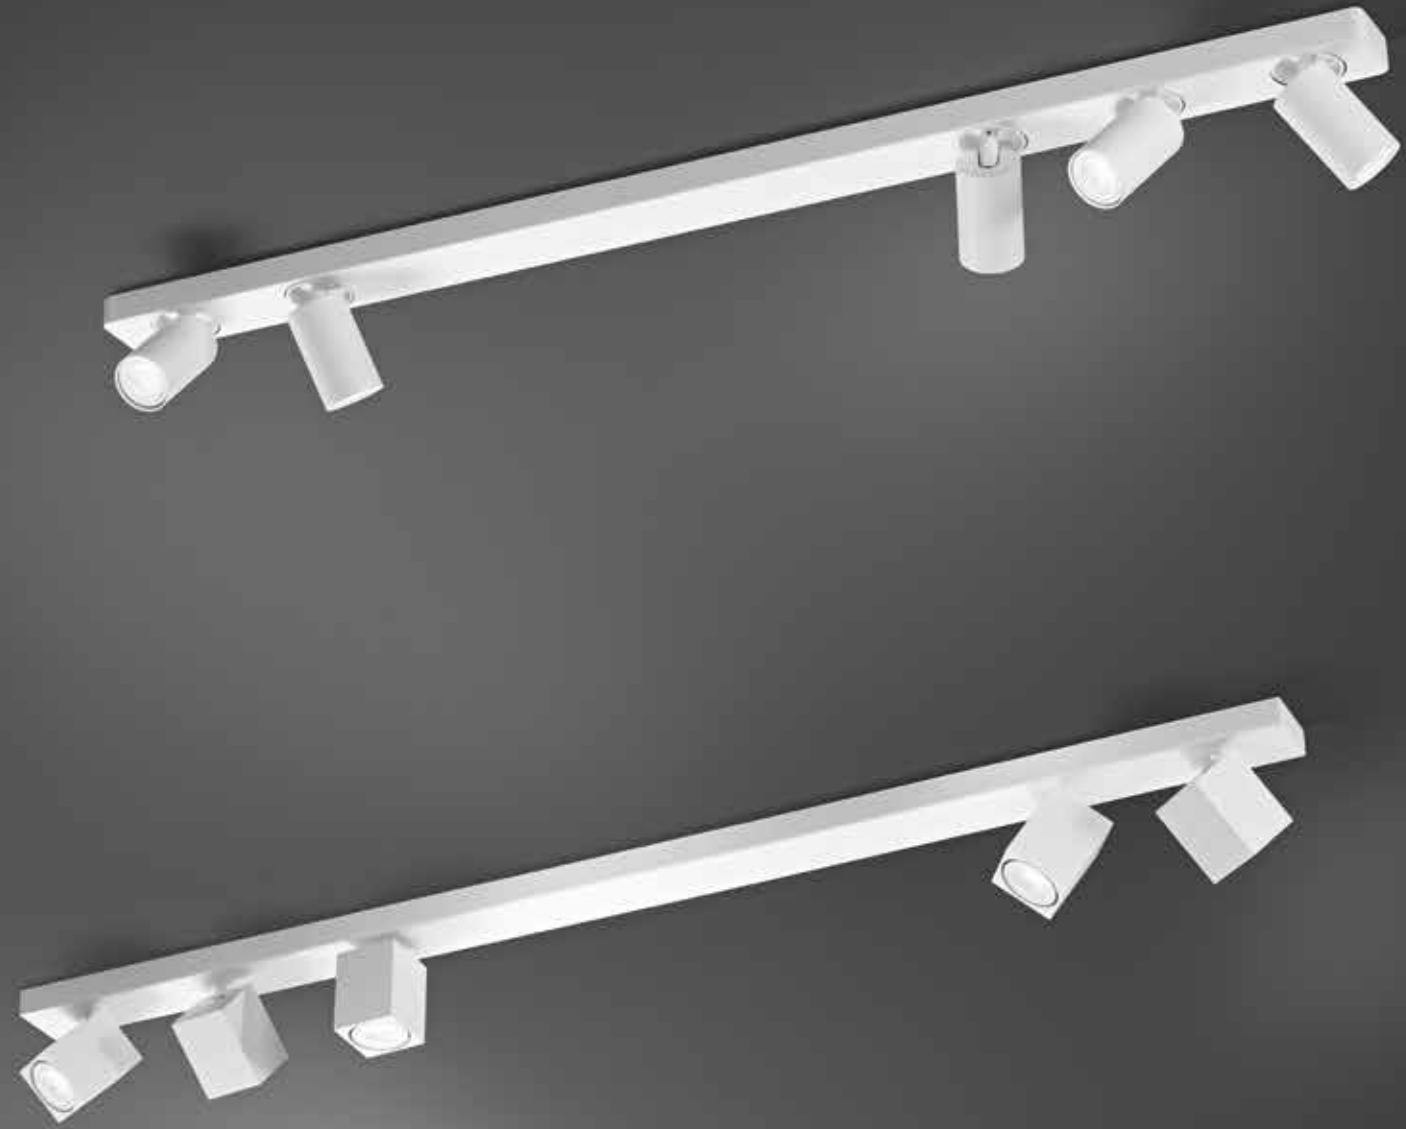

. oddy

2024 . what's new?

. oddy

2024 . what's new?

. oddy

Informazioni tecniche . Technical information

Collezione con struttura in alluminio verniciato a polvere con corpi luce orientabili (rotazione e inclinazione).
Collection with a powder-coated metal and aluminium frame.
Swivelling light bodies (rotation and inclination).

Applique / Plafoniera
Wall lamp / Ceiling lamp

8170 B **8170 N** 1 x GU10 \leq MAX 50W

bianco opaco nero opaco
matt white matt black

Applique / Plafoniera
Wall lamp / Ceiling lamp

8172 B **8172 N** 3 x GU10 \leq MAX 50W

bianco opaco nero opaco
matt white matt black

Plafoniera
Ceiling lamp

8173 B **8173 N** 5 x GU10 \leq MAX 50W

bianco opaco nero opaco
matt white matt black

Applique / Plafoniera
Wall lamp / Ceiling lamp

8174 B **8174 N** 1 x GU10 \leq MAX 50W