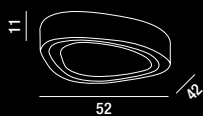

MOU

COORDINATI COORDINATES

LIGHT BOOK

6474
Plafoniera in vetro bianco soffiato e acidato
Ceiling lamp in white etched and blown glas

4XE27  MAX 40W

6472
Plafoniera in vetro bianco soffiato e acidato
Ceiling lamp in white etched and blown glas