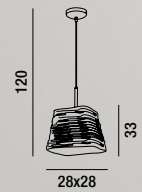

TRAMA

COORDINATI COORDINATES

6124 TR

Sospensione con montatura
in metallo finitura cromo lucido
e paralume in acrilico lavorato
semi trasparente

Hanging lamp with metal fixture,
polished chrome finish and semi-
transparent acrylic lampshade

1XE27  MAX 60W
H. REGOLABILE

LIGHT BOOK

MELON

6032 B

Sospensione con montatura in metallo finitura cromo
lucido e paralume a spicchi in acrilico bianco lucido
Hanging lamp with metal fixture, polished chrome finish
and lampshade with glossy white acrylic segments