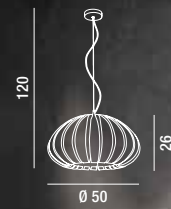

TRAMA

COORDINATI COORDINATES

6124 TR

Sospensione con montatura
in metallo finitura cromo lucido
e paralume in acrilico lavorato
semi trasparente

Hanging lamp with metal fixture,
polished chrome finish and semi-
transparent acrylic lampshade

1XE27  MAX 60W
H. REGOLABILE

LIGHT BOOK

MELON

6032 B

Sospensione con montatura in metallo finitura cromo
lucido e paralume a spicchi in acrilico bianco lucido
Hanging lamp with metal fixture, polished chrome finish
and lampshade with glossy white acrylic segments