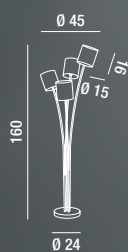

### 6870 CR

Piantana in metallo finitura cromo spazzolato con paralumi in tessuto colorati (grigio, nero e bianco)

Metal floor lamp with brushed chrome finish with lampshades in coloured fabric (grey, black and white)

4XE14  MAX 40W

Interruttore a pedale Foot switch