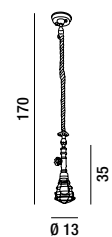

## 6588 BR

Sospensione con elementi idraulici in metallo con gabbietta copri lampadina e cavo ricoperto in corda naturale (1,50 cm), finitura bronzo anticato  
Hanging lamp with metal hydraulic fittings, light bulb cage and cable covered with natural rope (1,50 cm), antique bronze finish

1XE27 ⚡ MAX 40W  
LAMPADINE ESCLUSE - BULBS NOT INCLUDED  
H. REGOLABILE