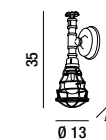

6590 BR

Applique con elementi idraulici in metallo con gabbietta copri lampadina, finitura bronzo anticato
Wall lamp with metal hydraulic fittings and light bulb cage, antique bronze finish

1XE27 ⚡ MAX 40W
LAMPADINE ESCLUSE - BULBS NOT INCLUDED