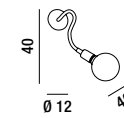

5XE27  MAX 60W

LAMPADINE ESCLUSE - BULBS NOT INCLUDED

6682 B
 Applique in metallo verniciato a
 polvere colore bianco opaco con
 braccetto orientabile rivestito in gomma
 Matt white powder-coated metal wall lamp
 with adjustable rubber-coated arm