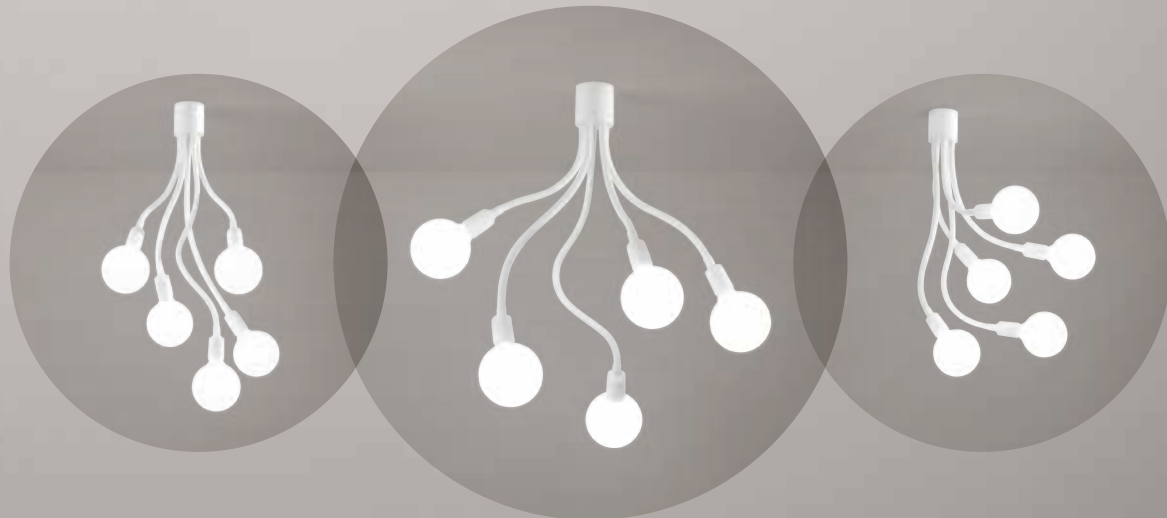

BULBO

6678 B

Plafoniera in metallo verniciato a polvere colore bianco opaco con braccetti orientabili rivestiti in gomma
 Matt white powder-coated metal ceiling lamp with adjustable rubber-coated arms

3XE27  MAX 60W

LAMPADINE ESCLUSE - BULBS NOT INCLUDED

6680 B
 Plafoniera in metallo verniciato a
 polvere colore bianco opaco con
 braccetti orientabili rivestiti in gomma
 Matt white powder-coated metal ceiling lamp
 with adjustable rubber-coated arms

5XE27  MAX 60W

LAMPADINE ESCLUSE - BULBS NOT INCLUDED

6682 B
 Applique in metallo verniciato a
 polvere colore bianco opaco con
 braccetto orientabile rivestito in gomma
 Matt white powder-coated metal wall lamp
 with adjustable rubber-coated arm

1XE27  MAX 60W

LAMPADINE ESCLUSE - BULBS NOT INCLUDED