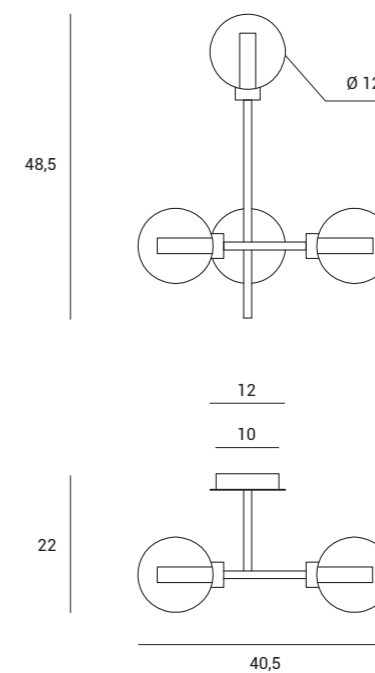

DOM

1744.290

Source

G9

Power

3 x max 28w