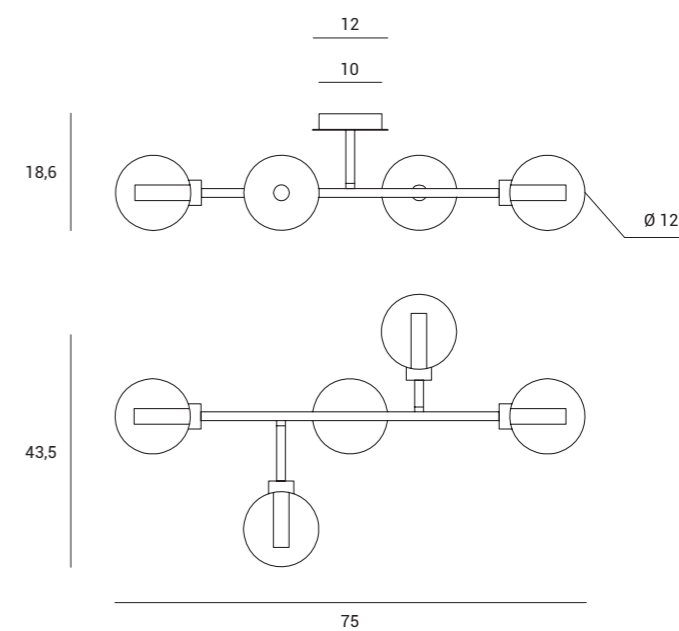

Lampada da parete/soffitto a 4 luci
in vetro borosilicato trasparente
e cilindro satinato.
Montatura in ottone spazzolato.

4-light wall/ceiling lamp made of
transparent borosilicate glass
and satin-finish cylinder.
Brushed brass support.

Wand-/Deckenleuchte mit
4 Lichtern aus transparentem
Borosilikatglas und satiniertem Zylinder.
Gestell aus gebürstetem Messing.