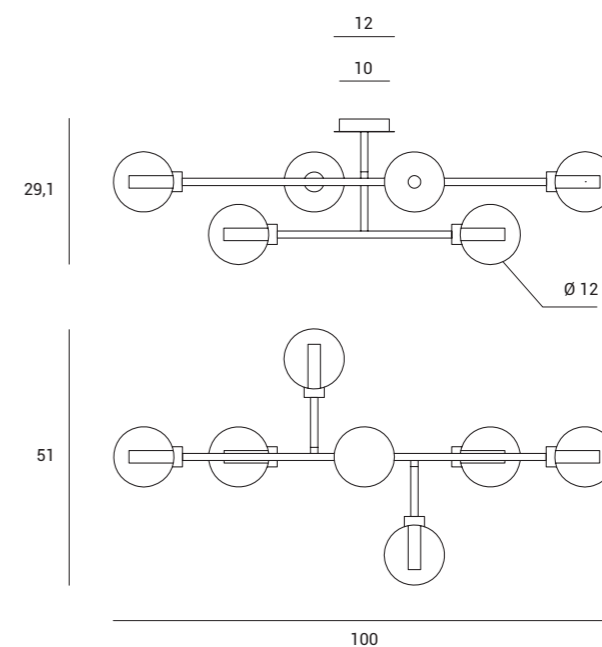

Lampada da parete/soffitto a 6 luci
in vetro borosilicato trasparente
e cilindro satinato.
Montatura in ottone spazzolato.

6-light wall/ceiling lamp made of
transparent borosilicate glass
and satin-finish cylinder.
Brushed brass support.

Wand-/Deckenleuchte mit
6 Lichtern aus transparentem
Borosilikatglas und satiniertem Zylinder.
Gestell aus gebürstetem Messing.