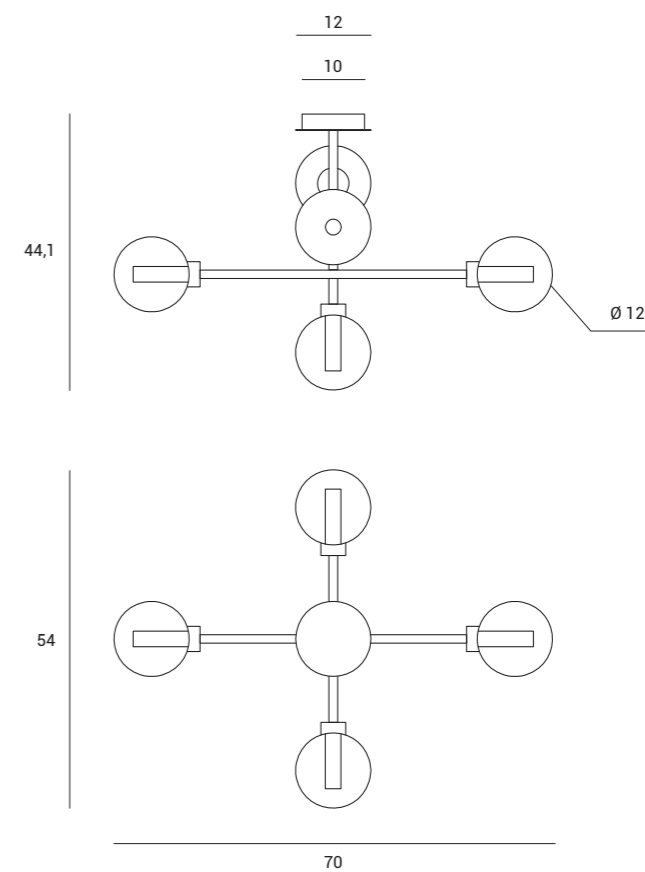

DOM

1744.287

Source
G9
Power
5 x max 28w