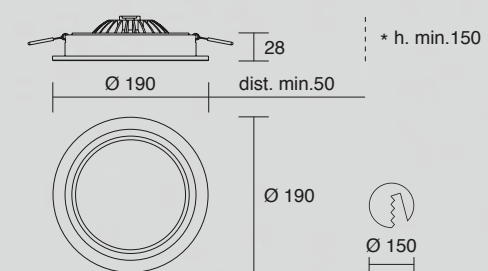

_Round iron sheet recess spotlight, with metal springs suitable for plasterboard's thickness from 9 to 25 mm.

| 700

finitura finish	vernice epossidica bianco satinato epoxy varnish satin white
lampada lamp	GU53 max 50W
Intercapedine minima cartongesso/soffitto Min. clearance plasterboard/ceiling	150 mm
il dispositivo è privo di lampadina light bulb not included	