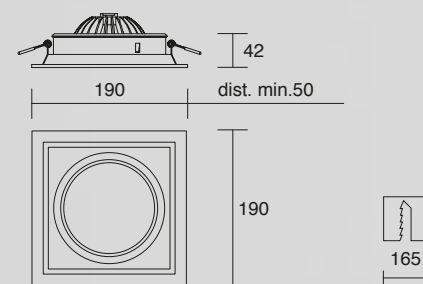

| 702

finitura finish	vernice epossidica bianco satinato epoxy varnish satin white

lampada lamp	GU53 max 50W

Intercapedine minima cartongesso/soffitto Min. clearance plasterboard/ceiling	150 mm

il dispositivo è privo di lampadina
light bulb not included