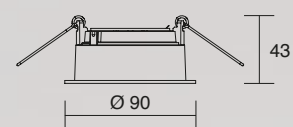

_Faretto da incasso in alluminio pressofuso con molle in metallo adatte a cartongesso da 9 a 25 mm.

_Die-casted aluminum recess spotlight with metal springs suitable for plasterboard thickness from 9 to 25 mm.

finitura finish	vernice epossidica epoxy varnish
lampada lamp	GU10 max 35W
Intercapedine minima cartongesso/soffitto Min. clearance plasterboard/ceiling	110 mm
il dispositivo è privo di lampadina light bulb not included	

713 bianco satinato
satin white

713N nero satinato
satin black

_Faretto da incasso in metallo verniciato con molle in metallo adatte a cartongesso da 9 a 25 mm.

_Varnished metal recess spotlight with metal springs suitable for plasterboard thickness from 9 to 25 mm.

finitura finish	vernice epossidica epoxy varnish
lampada lamp	GU10 max 35W
Intercapedine minima cartongesso/soffitto Min. clearance plasterboard/ceiling	90 mm
il dispositivo è privo di lampadina light bulb not included	

714 bianco satinato
satin white

714N nero satinato
satin black