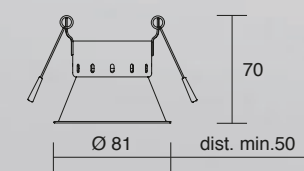

finitura finish	vernice epossidica epoxy varnish
lampada lamp	GU10 max 35W
Intercapedine minima cartongesso/soffitto Min. clearance plasterboard/ceiling	110 mm
il dispositivo è privo di lampadina light bulb not included	

712 bianco satinato
satin white

712N nero satinato
satin black

7120 oro satinato
satin gold