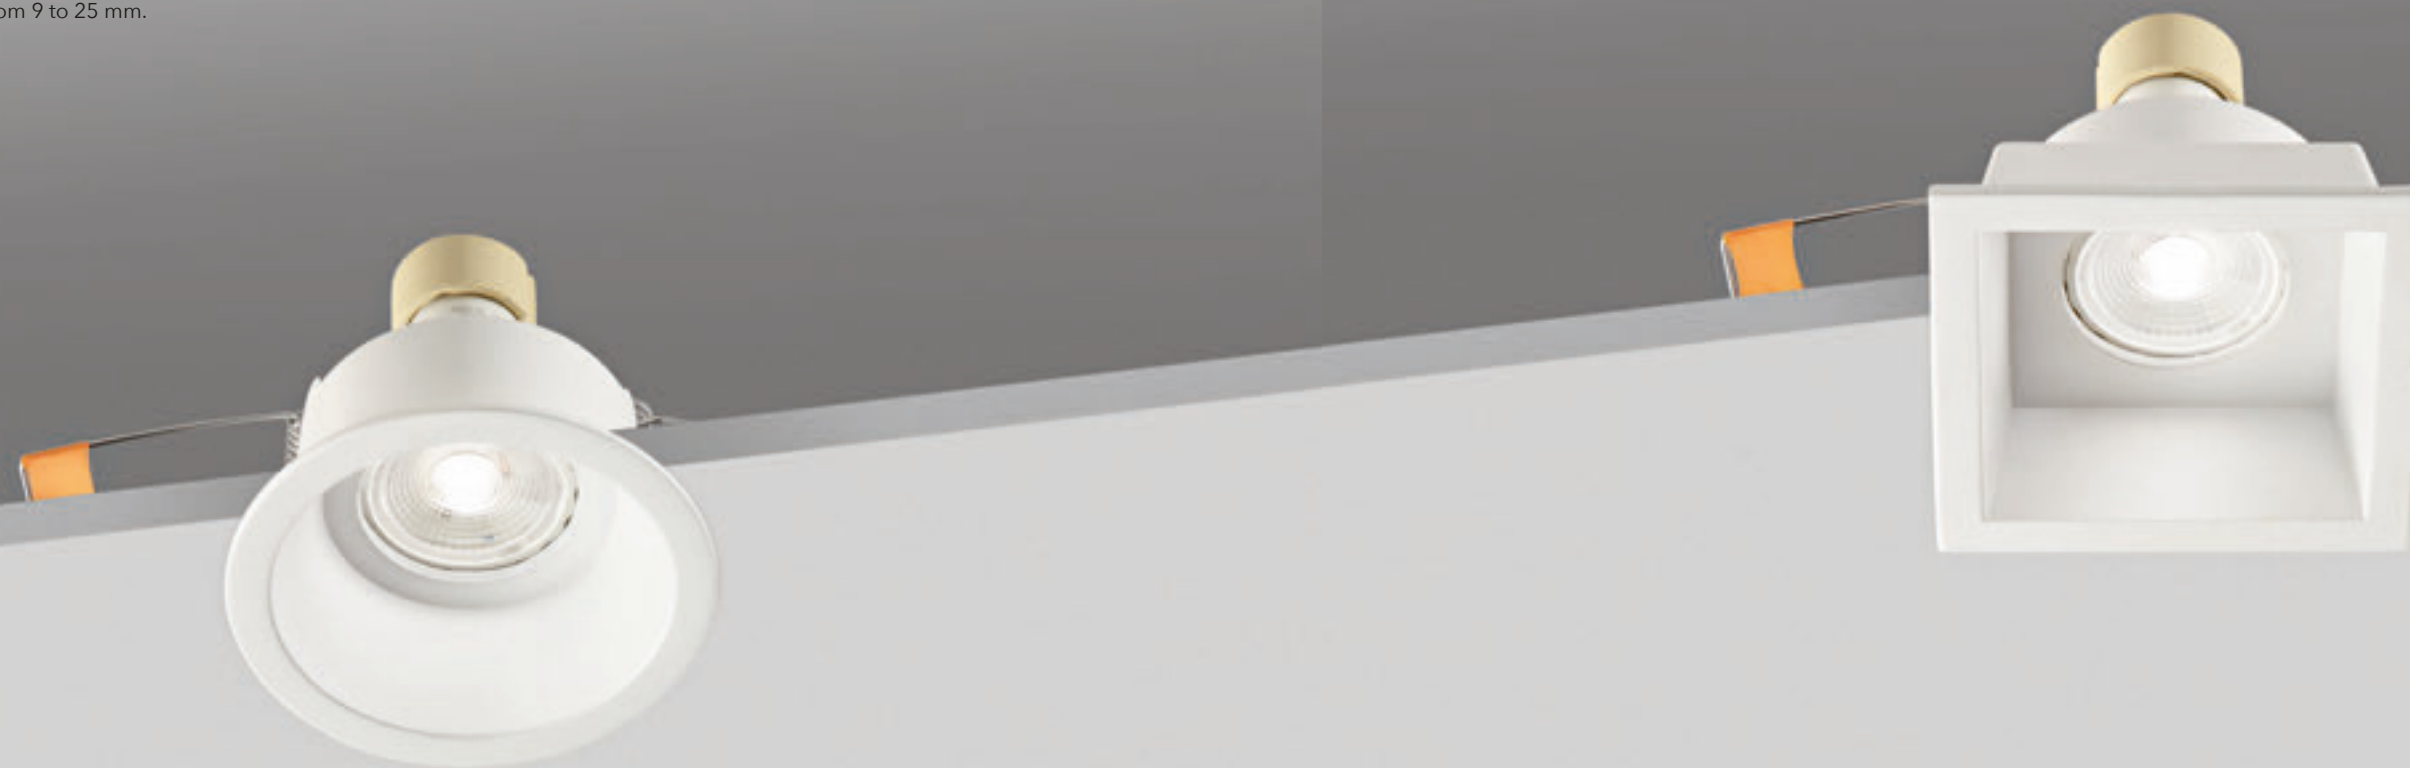

_Faretto da incasso in alluminio pressofuso con molle in metallo adatte a cartongesso da 9 a 25 mm.

_Die-casted aluminum recess spotlight with metal springs suitable for plasterboard thickness from 9 to 25 mm.

finitura finish	vernice epossidica epoxy varnish
lampada lamp	GU10 max 35W
Intercapedine minima cartongesso/soffitto Min. clearance plasterboard/ceiling	110 mm
il dispositivo è privo di lampadina light bulb not included	

finitura finish	vernice epossidica epoxy varnish
lampada lamp	GU10 max 35W
Intercapedine minima cartongesso/soffitto Min. clearance plasterboard/ceiling	110 mm
il dispositivo è privo di lampadina light bulb not included	

708 bianco satinato
satin white

708N nero satinato
satin black

711 bianco satinato
satin white

711N nero satinato
satin black