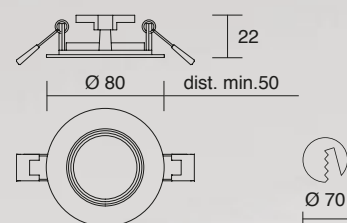

finitura finish	vernice epossidica epoxy varnish
lampada lamp	GU10 max 35W
Intercapedine minima cartongesso/soffitto Min. clearance plasterboard/ceiling	90 mm
il dispositivo è privo di lampadina light bulb not included