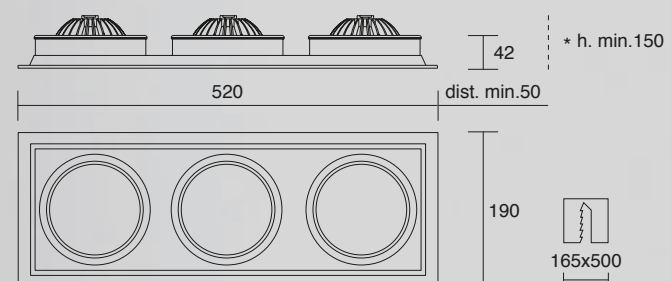

| 704

finitura
finish vernice epossidica
bianco satinato
epoxy varnish
satin white

lampada
lamp 3 x GU53
max 50W

Intercapedine minima
cartongesso/soffitto
Min. clearance
plasterboard/ceiling 150 mm

il dispositivo è privo di lampadina
light bulb not included