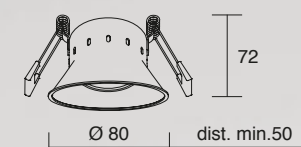

finitura finish	vernice epossidica epoxy varnish
lampada lamp	GU10 max 35W
Intercapedine minima cartongesso/soffitto Min. clearance plasterboard/ceiling	90 mm
il dispositivo è privo di lampadina light bulb not included	

714 bianco satinato
satin white

714N nero satinato
satin black