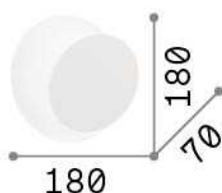

Info sorgente e prestazionali

Sorgente integrata	Integrated LED module
Sorgente sostituibile	Replaceable (by qualified operators only)
Potenza	LED 7,5W
Emissione	Indirect
Consumo massimo	max 7,5 W
Caratteristiche LED	LED SMD
CCT	3000 K
Durata LED (t. 25°C)	30000 h
CRI	> 80
SDCM	4
Flusso sorgente	700 lm
Flusso utile	430 lm
Potenza in stand-by	< 0.50