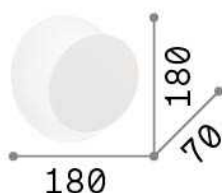

Info sorgente e prestazionali

Sorgente integrata	Integrated LED module
Sorgente sostituibile	Replaceable (by qualified operators only)
Potenza	LED 7,5W
Emissione	Indirect
Consumo massimo	max 7,5 W
Caratteristiche LED	LED SMD
CCT	3000 K
Durata LED (t. 25°C)	30000 h
CRI	> 80
SDCM	4
Flusso sorgente	700 lm
Flusso utile	380 lm
Potenza in stand-by	< 0.50