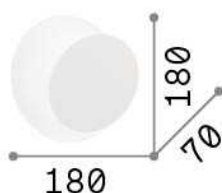

Info sorgente e prestazionali

Sorgente integrata	Integrated LED module
Sorgente sostituibile	Replaceable (by qualified operators only)
Potenza	LED 7,5W
Emissione	Indirect
Consumo massimo	max 7,5 W
Caratteristiche LED	LED SMD
CCT	3000 K
Durata LED (t. 25°C)	30000 h
CRI	> 80
SDCM	4
Flusso sorgente	700 lm
Flusso utile	350 lm
Potenza in stand-by	< 0.50