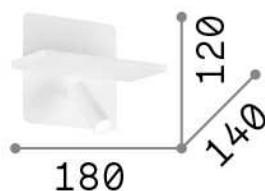

Info sorgente e prestazionali

Sorgente integrata	Integrated LED module
Sorgente sostituibile	Replaceable (by qualified operators only)
Potenza	LED 10W
Emissione	Direct + Indirect
Consumo massimo	max 10,00 W
Caratteristiche LED	LED SMD
CCT	3000 K
Durata LED (t. 25°c)	20000 h
CRI	> 80
Flusso sorgente	830 lm
Flusso utile	540 lm
Rischio fotobiologico	2
Potenza in stand-by	< 0.50