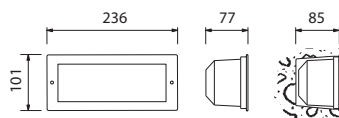

STYLE MINI

1015.000	LED	4,5W	E14		
1015.550	LED	9W		1240 lm	4000 K
1015.560	LED	9W		1160 lm	3000 K

STYLE BIG

2015.000	LED	8W	E27		
2015.950	TC-D	26W	G24 d-3		
2015.550	LED	13W		1790 lm	4000 K
2015.560	LED	13W		1790 lm	3000 K

STYLE MINI

STYLE MINI

1016.000	LED	4,5W	E14		
1016.550	LED	9W		1240 lm	4000 K
1016.560	LED	9W		1160 lm	3000 K

STYLE BIG

2016.000	LED	8W	E27		
2016.950	TC-D	26W	G24 d-3		
2016.550	LED	13W		1790 lm	4000 K
2016.560	LED	13W		1790 lm	3000 K