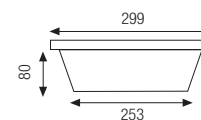

1016 MINI
2016 BIG

STYLE MINI

1016.000	LED	4,5W	E14		
1016.550	LED	9W		1240 lm	4000 K
1016.560	LED	9W		1160 lm	3000 K

STYLE BIG

2016.000	LED	8W	E27		
2016.950	TC-D	26W	G24 d-3		
2016.550	LED	13W		1790 lm	4000 K
2016.560	LED	13W		1790 lm	3000 K