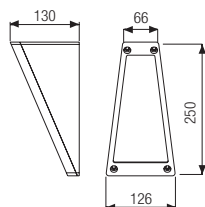

6021 BIG

6021.95X	TC-DEL	26W	G24 q-3	
Con reattore elettronico / With electronic ballast				
6021.55X	LED	13W	1790 lm	4000 K
6021.56X	LED	13W	1790 lm	3000 K