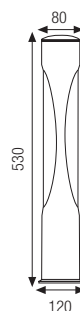

Outdoor luminaire with 1 or 2 light openings. Available in Ø 80 and Ø 120. Available in different heights constructed of:

- Painted die-cast aluminium base and cap
- Painted extruded aluminium post
- Polycarbonate diffuser
- Stainless steel screws
- Painting using high resistance to UV and corrosion polyester powders

IK 07

Per/for LUNA MINI
ACCESSORIO: art. CP 26
Supporto orientabile con picchetto in alluminio pressofuso.
Die-cast aluminium directional fixing bracket with spike.

Versione in biemissione
Double-light version

2616 H 830

LED				
2616.66X	LED	16,8W	2x1400 lm	4000 K
2616.67X	LED	16,8W	2x1400 lm	3000 K
2616.99X	 TC-L	24W	2G11	

2618 H 530

LED				
2618.66X	LED	16,8W	2x1400 lm	4000 K
2618.67X	LED	16,8W	2x1400 lm	3000 K
2618.98X	 TC-L	18W	2G11	

LUNA MINI

LUNA MINI

2610 H 830

Versione in monoemissione Mono-light version

LED

2610.66X	LED	8,4W	1400 lm	4000 K
2610.67X	LED	8,4W	1400 lm	3000 K
2610.99X	 TC-L	24W	2G11	

2611 H 530

LED