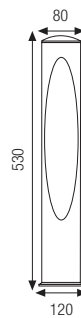

Outdoor luminaire with 1 or 2 light openings. Available in Ø 80 and Ø 120. Available in different heights constructed of:

- Painted die-cast aluminium base and cap
- Painted extruded aluminium post
- Polycarbonate diffuser
- Stainless steel screws
- Painting using high resistance to UV and corrosion polyester powders

2616 H 830

LED				
2616.66X	LED	16,8W	2x1400 lm	4000 K
2616.67X	LED	16,8W	2x1400 lm	3000 K
2616.99X	 TC-L	24W	2G11	

2618 H 530

LED				
2618.66X	LED	16,8W	2x1400 lm	4000 K
2618.67X	LED	16,8W	2x1400 lm	3000 K
2618.98X	 TC-L	18W	2G11	

LUNA MINI

LUNA MINI

2610 H 830

Versione in monoemissione Mono-light version

LED

2610.66X	LED	8,4W	1400 lm	4000 K
2610.67X	LED	8,4W	1400 lm	3000 K
2610.99X	 TC-L	24W	2G11	

2611 H 530

LED

2611.66X	LED	8,4W	1400 lm	4000 K
2611.67X	LED	8,4W	1400 lm	3000 K
2611.98X	 TC-L	18W	2G11	

Versione in biemissione
Double-light version

2614 H 1000
2612 H 650

LED				
2614.66X	LED	2x26W	2x1300 lm	4000 K
2614.67X	LED	2x26W	2x1300 lm	3000 K
LED				
2612.66X	LED	2x26W	2x1300 lm	4000 K
2612.67X	LED	2x26W	2x1300 lm	3000 K