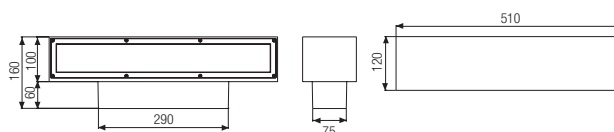

BLUE LINE

BLUE LINE

6071 - 6072 BLUE LINE 510

Monodirezionale - Mono direction light

6071.66X	LED	16W	2500 lm	4000 K
6071.67X	LED	16W	2400 lm	3000 K

Bidirezionale - Double direction light

6072.66X	LED	22W	2x2100 lm	4000 K
6072.67X	LED	22W	2x1900 lm	3000 K