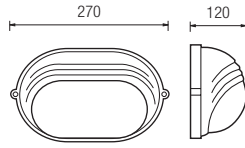

9000.00X	LED	10W	E27
9000.96X	TC-D	18W	G24 d-2
9000.55X	LED	13W	1790 lm 4000 K
9000.56X	LED	13W	1790 lm 3000 K

9001

9001.00X	LED	10W	E27
9001.96X	TC-D	18W	G24 d-2
9001.55X	LED	13W	1790 lm 4000 K
9001.56X	LED	13W	1790 lm 3000 K

Solo con diffusore in vetro
Only with glass diffuser

9010.00X	LED	8W	E27
9010.45X	LED	8,7W	1120 lm 4000 K
9010.46X	LED	8,7W	1050 lm 3000 K

9008.00X	LED	10W	E27
9008.96X	TC-D	18W	G24 d-2
9008.66X	LED	17W	2500 lm 4000 K
9008.67X	LED	17W	2500 lm 3000 K

9021.00X	LED	10W	E27
9021.96X	TC-D	18W	G24 d-2
9021.55X	LED	13W	1790 lm 4000 K
9021.56X	LED	13W	1790 lm 3000 K

9020.00X	LED	10W	E27
9020.96X	TC-D	18W	G24 d-2
9020.55X	LED	13W	1790 lm 4000 K
9020.56X	LED	13W	1790 lm 3000 K