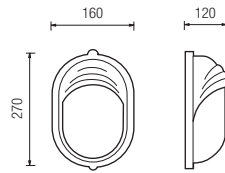

9010 Ø 190

9008 Ø 240

Solo con diffusore in vetro
Only with glass diffuser

9010.00X	LED	8W	E27
9010.45X	LED	8,7W	1120 lm 4000 K
9010.46X	LED	8,7W	1050 lm 3000 K

9008.00X	LED	10W	E27
9008.96X	TC-D	18W	G24 d-2
9008.66X	LED	17W	2500 lm 4000 K
9008.67X	LED	17W	2500 lm 3000 K