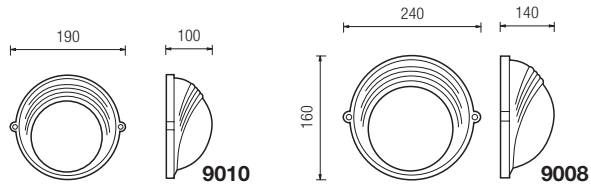

9010 Ø 190

9008 Ø 240

Solo con diffusore in vetro
Only with glass diffuser

9010.00X	LED	8W	E27
9010.45X	LED	8,7W	1120 lm 4000 K
9010.46X	LED	8,7W	1050 lm 3000 K

9008.00X	LED	10W	E27
9008.96X	TC-D	18W	G24 d-2
9008.66X	LED	17W	2500 lm 4000 K
9008.67X	LED	17W	2500 lm 3000 K