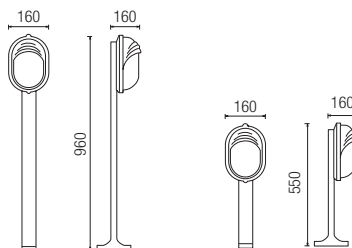

9020

9021.00X	LED	10W	E27
9021.96X	TC-D	18W	G24 d-2
9021.55X	LED	13W	1790 lm 4000 K
9021.56X	LED	13W	1790 lm 3000 K

9020.00X	LED	10W	E27
9020.96X	TC-D	18W	G24 d-2
9020.55X	LED	13W	1790 lm 4000 K
9020.56X	LED	13W	1790 lm 3000 K

9021