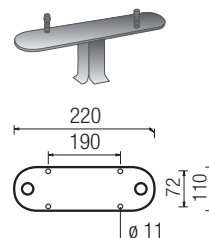

- Corpo in alluminio pressofuso
- Palo in alluminio estruso

Garden post luminaire constructed of:

- Die-cast aluminium body
- Extruded aluminium post

IP44 9020 - 9021

Colori - Colours

X=2 ☐ Bianco White

X=3 ☐ Nero Black

Diffusore - Diffuser

Codice-Code 00 4000

Vetro ovale/Oval glass

Codice-Code 08 4020

Policarbonato ovale/
Oval polycarbonate

Codice-Code 00 860

Vetro tondo/Round glass

Codice-Code 08 3020

Policarbonato tondo/
Round polycarbonate

Codice-Code 00 861

Vetro/ Glass

per/for Cod. 9010

Le lampadine vengono fornite solo su richiesta

Bulbs supplied only on request

Installazione a parete
Wall mounting

Per/for Cod. 9020 - 9021
Installazione a terra
Floor mounting

Entrata singola cavi di alimentazione
Single power supply cables input

LED
Led a tensione di rete 220/240V 50/60Hz.
Connessione diretta alla rete di alimentazione
senza necessità di alimentatore.
LED's direct operation at 220/240V 50/60Hz.
No power supply is required.

Diffusore vetro
Glass diffuser

Diffusore policarbonato
Polycarbonate diffuser

- Gli apparecchi della serie Ibis sono forniti con diffusore in vetro. Su richiesta sono disponibili anche con diffusore in policarbonato.

Ibis series luminaires are supplied with a glass diffuser. Available also with polycarbonate diffuser on request.

OPTIONAL Cod. CP 90

Per/for 9020 - 9021

Flangia: accessorio per palo.

Flange: accessory for post.