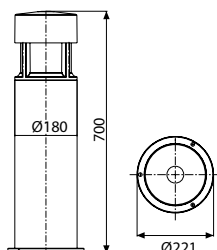

8040 H 1100

8040.00X		A60	100W	E27
8040.35X		HIT	35W	G12
8040.66X	LED		25W	3700 lm 4000 K
8040.67X	LED		25W	3700 lm 3000 K