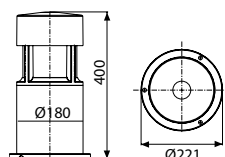

### Installazione a muro o su muretto

Wall mounting or on a low fencing wall

<b>8146.00X</b>		A60	100W	E27
<b>8146.35X</b>		HIT	35W	G12

**8142** H 400

<b>8142.00X</b>		A60	100W	E27
<b>8142.35X</b>		HIT	35W	G12