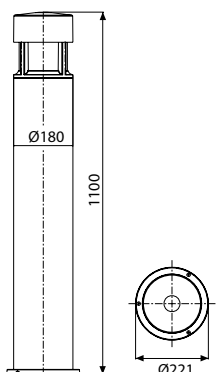

GRETA BIG

GRETA BIG

Apparecchio a luce indiretta - Vetro trasparente
Indirect light luminaire - Transparent glass

Installazione a muro o su muretto

Wall mounting or on a low fencing wall

8146.00X		A60	100W	E27
8146.35X		HIT	35W	G12

8142.00X		A60	100W	E27
8142.35X		HIT	35W	G12

8141.00X		A60	100W	E27
8141.35X		HIT	35W	G12

8140.00X		A60	100W	E27
8140.35X		HIT	35W	G12