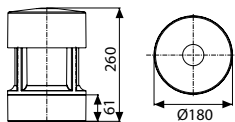

8042 H 400

8042.00X		A60	100W	E27
8042.35X		HIT	35W	G12
8042.66X	LED		25W	3700 lm 4000 K
8042.67X	LED		25W	3700 lm 3000 K