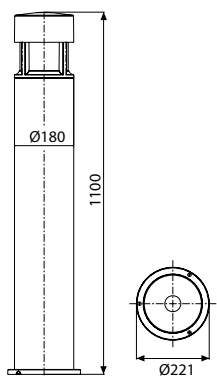

**8840** H 1100

<b>8840.66X</b>	LED	16,8W	2200 lm	4000 K
<b>8840.67X</b>	LED	16,8W	2010 lm	3000 K
<b>8840.36X</b>	LED	25W	2850 lm	4000 K
<b>8840.37X</b>	LED	25W	2630 lm	3000 K