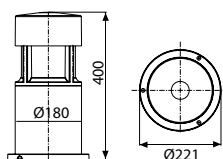

8041 H 700

8041.00X		A60	100W	E27
8041.35X		HIT	35W	G12
8041.66X	LED		25W	3700 lm 4000 K
8041.67X	LED		25W	3700 lm 3000 K