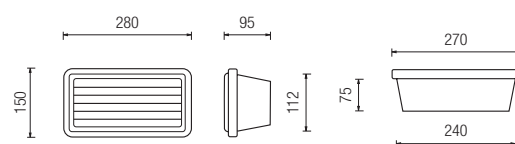

1010.00X	LED	8W	E27		
1010.95X	TC-D	26W	G24 d-3		
1010.55X	LED	13W		1790 lm	4000 K
1010.56X	LED	13W		1790 lm	3000 K

1090.00X	LED	8W	E27		
1090.95X	TC-D	26W	G24 d-3		
1090.55X	LED	13W		1790 lm	4000 K
1090.56X	LED	13W		1790 lm	3000 K

1091.00X	LED	8W	E27		
1091.95X	TC-D	26W	G24 d-3		
1091.55X	LED	13W		1790 lm	4000 K
1091.56X	LED	13W		1790 lm	3000 K