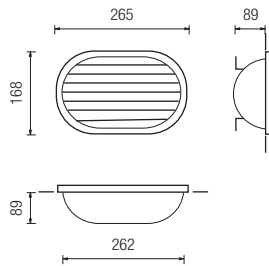

1097

1097.00X LED 8W E27