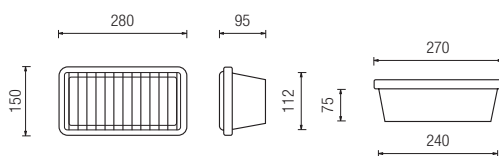

1090

1090.00X	LED	8W	E27		
1090.95X	TC-D	26W	G24 d-3		
1090.55X	LED	13W		1790 lm	4000 K
1090.56X	LED	13W		1790 lm	3000 K