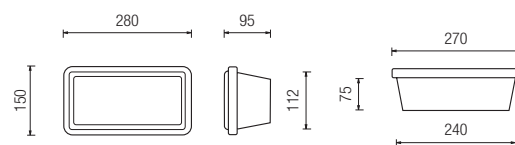

1091

1091.00X	LED	8W	E27		
1091.95X	TC-D	26W	G24 d-3		
1091.55X	LED	13W		1790 lm	4000 K
1091.56X	LED	13W		1790 lm	3000 K