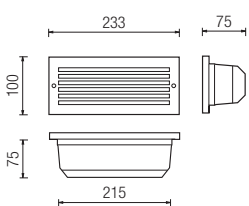

1094

1094.00X	LED	4,5W	E14	
1094.55X	LED	9W	1240 lm	4000 K
1094.56X	LED	9W	1160 lm	3000 K