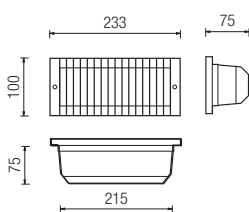

1099

1099.00X	LED	4,5W	E14	
1099.55X	LED	9W	1240 lm	4000 K
1099.56X	LED	9W	1160 lm	3000 K