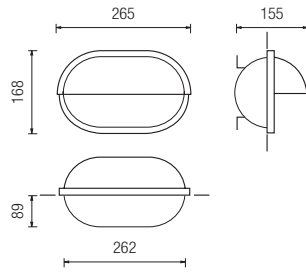

1096

1096.00X LED 8W E27