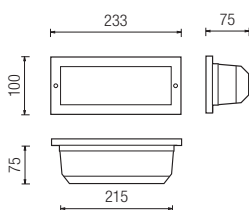

1093

1093.00X	LED	4,5W	E14	
1093.55X	LED	9W	1240 lm	4000 K
1093.56X	LED	9W	1160 lm	3000 K