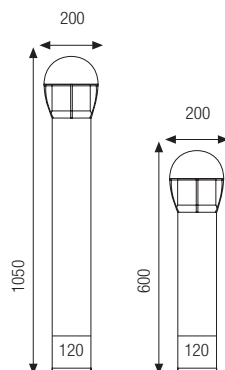

8032 H 900 - 8031 H 600
8132 H 900 - 8131 H 600

Diffusore in policarbonato opale / Opal polycarbonate diffuser

- 8032.06X LED 11W E27

- 8031.06X LED 11W E27

Diffusore in policarbonato trasparente / Transparent polycarbonate diffuser
Apparecchio a luce indiretta / Indirect light luminaire

- 8132.06X LED 11W E27

- 8131.06X LED 11W E27