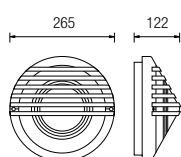

- **Gli apparecchi della serie Astra sono forniti con diffusore in vetro. Su richiesta sono disponibili anche con diffusore in policarbonato.**

Astra series luminaires are supplied with a glass diffuser.
Available also with polycarbonate diffuser on request.