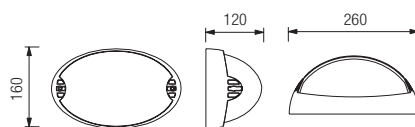

IK 07

OPTIONAL Cod. CP 90

Per/for 9047 - 9048
Flangia: accessorio per palo.
Flange: accessory for post.

9040

9040.00X	LED	10W	E27	
9040.55X	LED	9W	1240 lm	4000 K
9040.56X	LED	9W	1160 lm	3000 K

9042

9042.00X	LED	10W	E27	
9042.55X	LED	9W	1240 lm	4000 K
9042.56X	LED	9W	1160 lm	3000 K