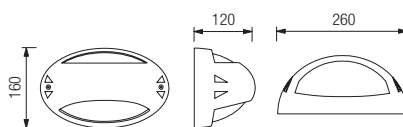

9040.00X	LED	10W	E27	
9040.55X	LED	9W	1240 lm	4000 K
9040.56X	LED	9W	1160 lm	3000 K

9042.00X	LED	10W	E27	
9042.55X	LED	9W	1240 lm	4000 K
9042.56X	LED	9W	1160 lm	3000 K

9039.00X	LED	10W	E27	
9039.55X	LED	9W	1240 lm	4000 K
9039.56X	LED	9W	1160 lm	3000 K