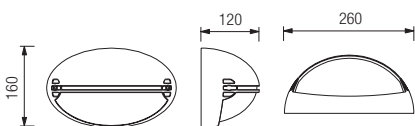

IK 07

OPTIONAL Cod. CP 90

Per/for 9047 - 9048
Flangia: accessorio per palo.
Flange: accessory for post.

9040

9040.00X	LED	10W	E27	
9040.55X	LED	9W	1240 lm	4000 K
9040.56X	LED	9W	1160 lm	3000 K

9042

9042.00X	LED	10W	E27	
9042.55X	LED	9W	1240 lm	4000 K
9042.56X	LED	9W	1160 lm	3000 K