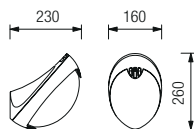

9039

9039.00X	LED	10W	E27	
9039.55X	LED	9W	1240 lm	4000 K
9039.56X	LED	9W	1160 lm	3000 K

AIRONE

AIRONE

9044

9044.00X	LED	10W	E27	
9044.55X	LED	9W	1240 lm	4000 K
9044.56X	LED	9W	1160 lm	3000 K

AIRONE STELO

AIRONE STELO