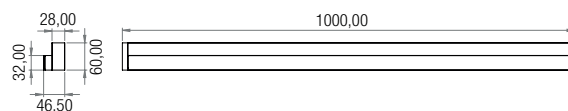

5121.66X	LED	22W	3600 lm	4000 K	220/240V
5121.67X	LED	22W	3500 lm	3000 K	220/240V