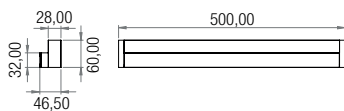

IK 10

Colori - Colours

X=2 Bianco
White

X=4 Silver

COMBO A PARETE - monoemissione / COMBO WALL VERSION - mono-light version

5120 L 500 mm
5121 L 1000 mm

5120.66X	LED	11W	1800 lm	4000 K	220/240V
5120.67X	LED	11W	1750 lm	3000 K	220/240V