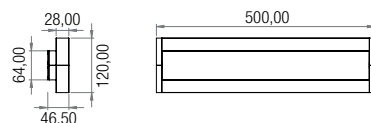

COMBO A PARETE - monoemissione / COMBO WALL VERSION - mono-light version

5120 L 500 mm
5121 L 1000 mm

5120.66X	LED	11W	1800 lm	4000 K	220/240V
5120.67X	LED	11W	1750 lm	3000 K	220/240V

5121.66X	LED	22W	3600 lm	4000 K	220/240V
5121.67X	LED	22W	3500 lm	3000 K	220/240V

COMBO A PARETE - biemissione / COMBO WALL VERSION - double light version

5130 L 500 mm
5131 L 1000 mm

5130.66X	LED	2x11W	2x1800 lm	4000 K	220/240V
5130.67X	LED	2x11W	2x1750 lm	3000 K	220/240V

5131.66X	LED	2x22W	2x3600 lm	4000 K	220/240V
5131.67X	LED	2x22W	2x3500 lm	3000 K	220/240V

COMBO A SOFFITTO / COMBO CEILING VERSION

5140 L 500 mm
5141 L 1000 mm

5140.66X	LED	11W	1800 lm	4000 K	220/240V
5140.67X	LED	11W	1750 lm	3000 K	220/240V

5141.66X	LED	22W	3600 lm	4000 K	220/240V
5141.67X	LED	22W	3500 lm	3000 K	220/240V