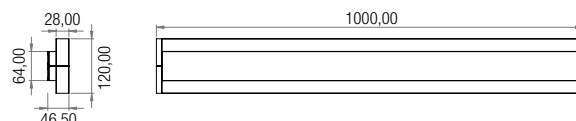

5131.66X	LED	2x22W	2x3600 lm	4000 K	220/240V
5131.67X	LED	2x22W	2x3500 lm	3000 K	220/240V