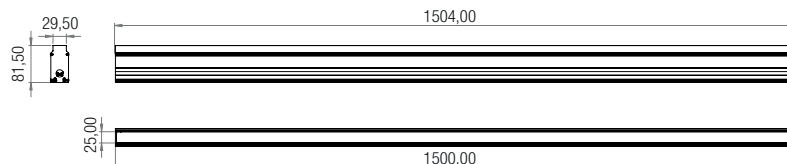

5112 L 1500 mm

5112.66X	LED	45W	24V	5550 lm	4000 K
5112.67X	LED	45W	24V	5250 lm	3000 K