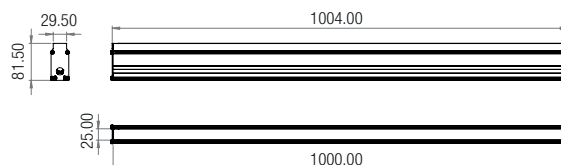

5111 L 1000 mm

5111.66X	LED	30W	24V	3700 lm	4000 K
5111.67X	LED	30W	24V	3500 lm	3000 K