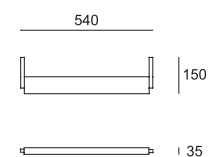

PLAFONIERA LED H150 - 19,2W 220/240V

Code	Color	Led
802220	4 Corten	1 4000°K 2872 lm
	5 White	6 3000°K 2726 lm
	9 Black