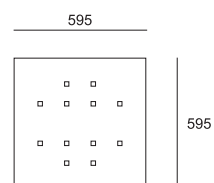

SOSPENSIONE LED 600 - 12x4,5W 220/240V

Code	Color	Led
8956	5 White	1 4000°K 6000 lm
	9 Black	6 3000°K 5520 lm

SOSPENSIONE LED BIEMISSIONE 600 - 12x4,5W + UP 1x12W

Code	Color	Led
8976	5 White	1 4000°K down 6000 lm up 1000 lm
	9 Black	6 3000°K down 5520 lm up 940 lm