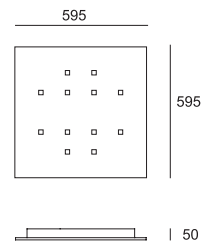

PLAFONIERA LED 600 - 12x4,5W 220/240V

Code	Color	Led
8946	5 White	1 4000°K 6240 lm
	9 Black	6 3000°K 5760 lm