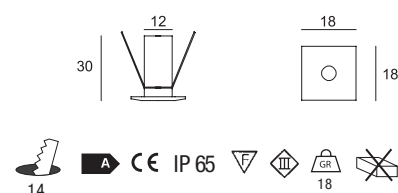

FARETTO INCASSO QUADRO LED 1x0,5W - 24Vdc 20mA

Code	Color	Led	Optic
11311	1 Chrome 2 Nickel 5 White	1 Natural White 6 Warm White 2 Blue 4 Green 8 Red 9 RGB	120°