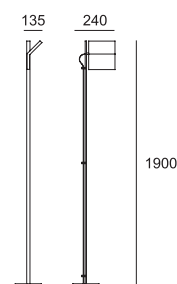

Led CRI >80 CE IP 40