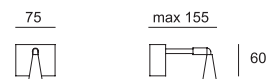

APPLIQUE LED 1x2W 220/240V - FLEX MM 500

Code	Color	Led
<b>8511</b>	1 Chrome	1 4000/4500°K 150 lm
	2 Nikel	6 3000/3200°K 150 lm

CE IP 40 **8501** **8511**  
340 370

FARETTO LED 1x2W 220/240V

Code	Color	Led
<b>8301</b>	1 Chrome	1 4000/4500°K 150 lm
	2 Nikel	6 3000/3200°K 150 lm