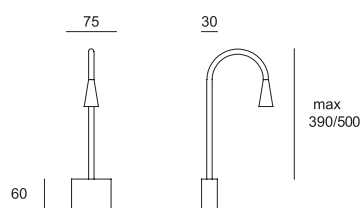

## LAMPADA TAVOLO LED 1x2W 220/240V - FLEX MM 500

Code	Color	Led
<b>8530</b>	1  Chrome	1  4000/4500°K 150 lm
	2  Nickel	6  3000/3200°K 150 lm

APPLIQUE LED 1x2W 220/240V - FLEX MM 350

Code	Color	Led
<b>8501</b>	1 Chrome	1 4000/4500°K 150 lm
	2 Nikel	6 3000/3200°K 150 lm

APPLIQUE LED 1x2W 220/240V - FLEX MM 500

Code	Color	Led
<b>8511</b>	1 Chrome	1 4000/4500°K 150 lm
	2 Nikel	6 3000/3200°K 150 lm

CE IP 40 **8501** **8511**  
340 370

FARETTO LED 1x2W 220/240V

Code	Color	Led
<b>8301</b>	1 Chrome	1 4000/4500°K 150 lm
	2 Nikel	6 3000/3200°K 150 lm