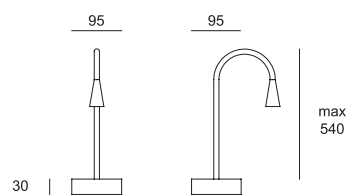

## LAMPADA TAVOLO LED 1x2W 220/240V - FLEX MM 500

Code	Color	Led
<b>8530</b>	1  Chrome	1  4000/4500°K 150 lm
	2  Nickel	6  3000/3200°K 150 lm

APPLIQUE LED 1x2W 220/240V - FLEX MM 350

Code	Color	Led
<b>8501</b>	1 Chrome	1 4000/4500°K 150 lm
	2 Nikel	6 3000/3200°K 150 lm