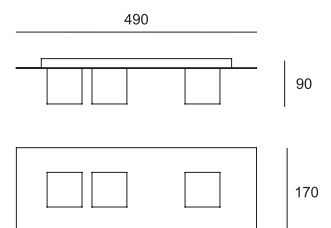

Led CRI >80 IP 40 2160