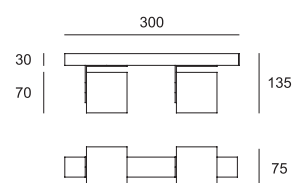

Ⓡ Led CRI >80 A+ CE IP 40 V E GR 1220