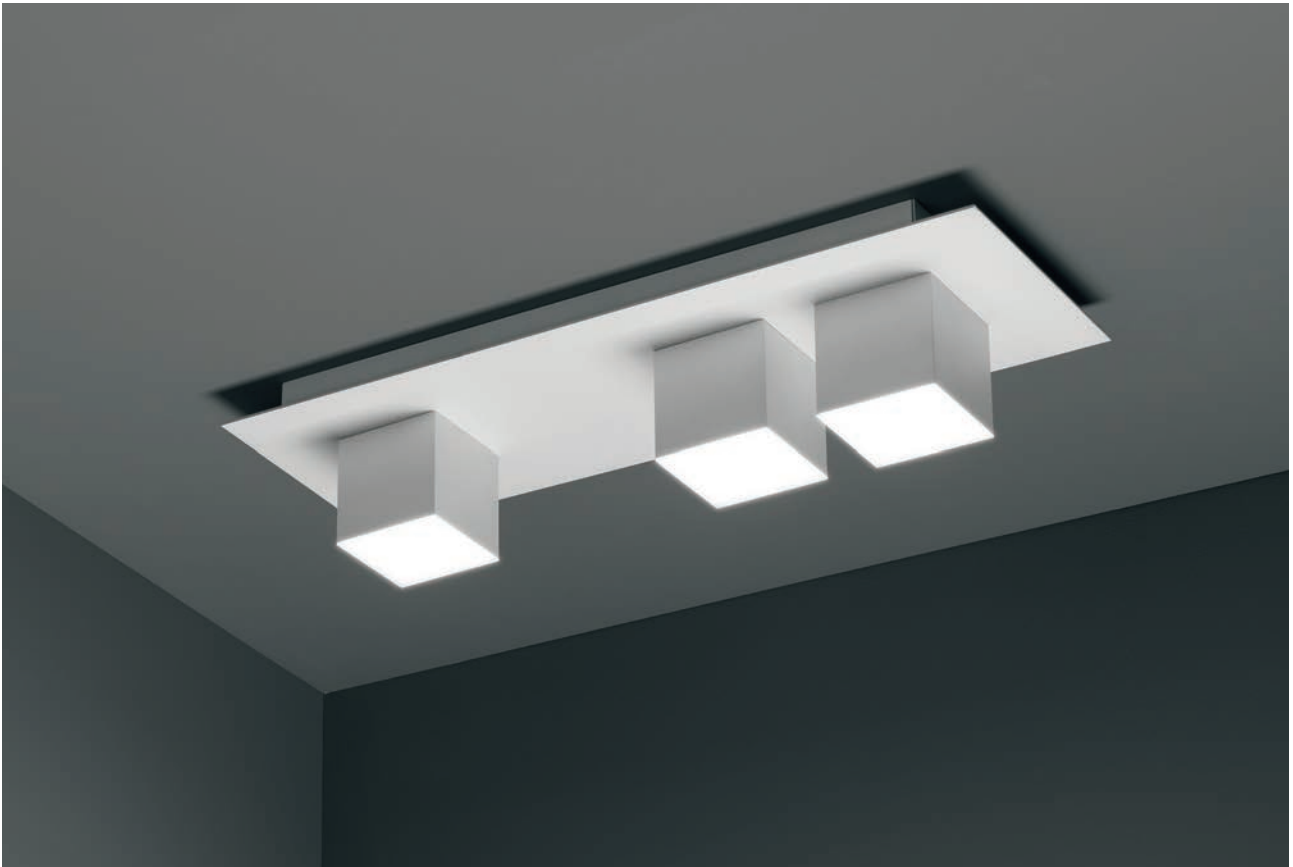

PLAFONIERA LED
Sorgente Led 3x8,7W - 220/240v dimmerabile

Code	Color	Led
5271	3 Gold	1 4000°K 2400 lm
	4 Corten	6 3000°K 1950 lm
	5 White	
	7 Grey	
	9 Black