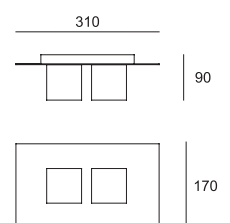

PLAFONIERA LED
Sorgente Led 2x8,7W - 220/240v dimmerabile

Code	Color	Led
5272	3 Gold	1 4000°K 1600 lm
	4 Corten	6 3000°K 1300 lm
	5 White	
	7 Grey	
	9 Black	

Led CRI >80 IP 40 1780