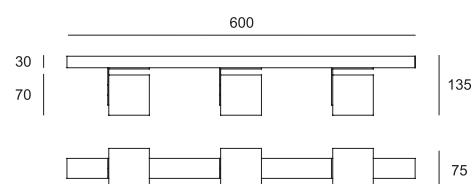

APPLIQUE/PLAFONIERA LED
Sorgente Led 3x8,7W - 220/240v dimmerabile

Code	Color	Led
5263	3 Gold	1 4000°K 2400 lm
	4 Corten	6 3000°K 1950 lm
	5 White	
	7 Grey	
	9 Black	

Ⓡ Led CRI >80 A+ CE IP 40 V E GR 1915