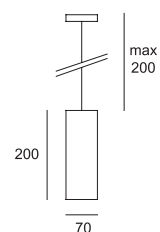

Led CRI >80