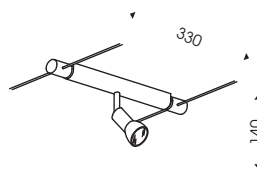

INTERASSE 300 MM

0251 1 cromo - *chrome*
220/240V GZ10 2x50W Halo
220/240V 2x GU10 LED

CE IP 20    

Faretto orientabile in metallo
Adjustable spotlight

0234 1 cromo - *chrome*
220/240V GZ10 50W Halo
220/240V GU10 LED