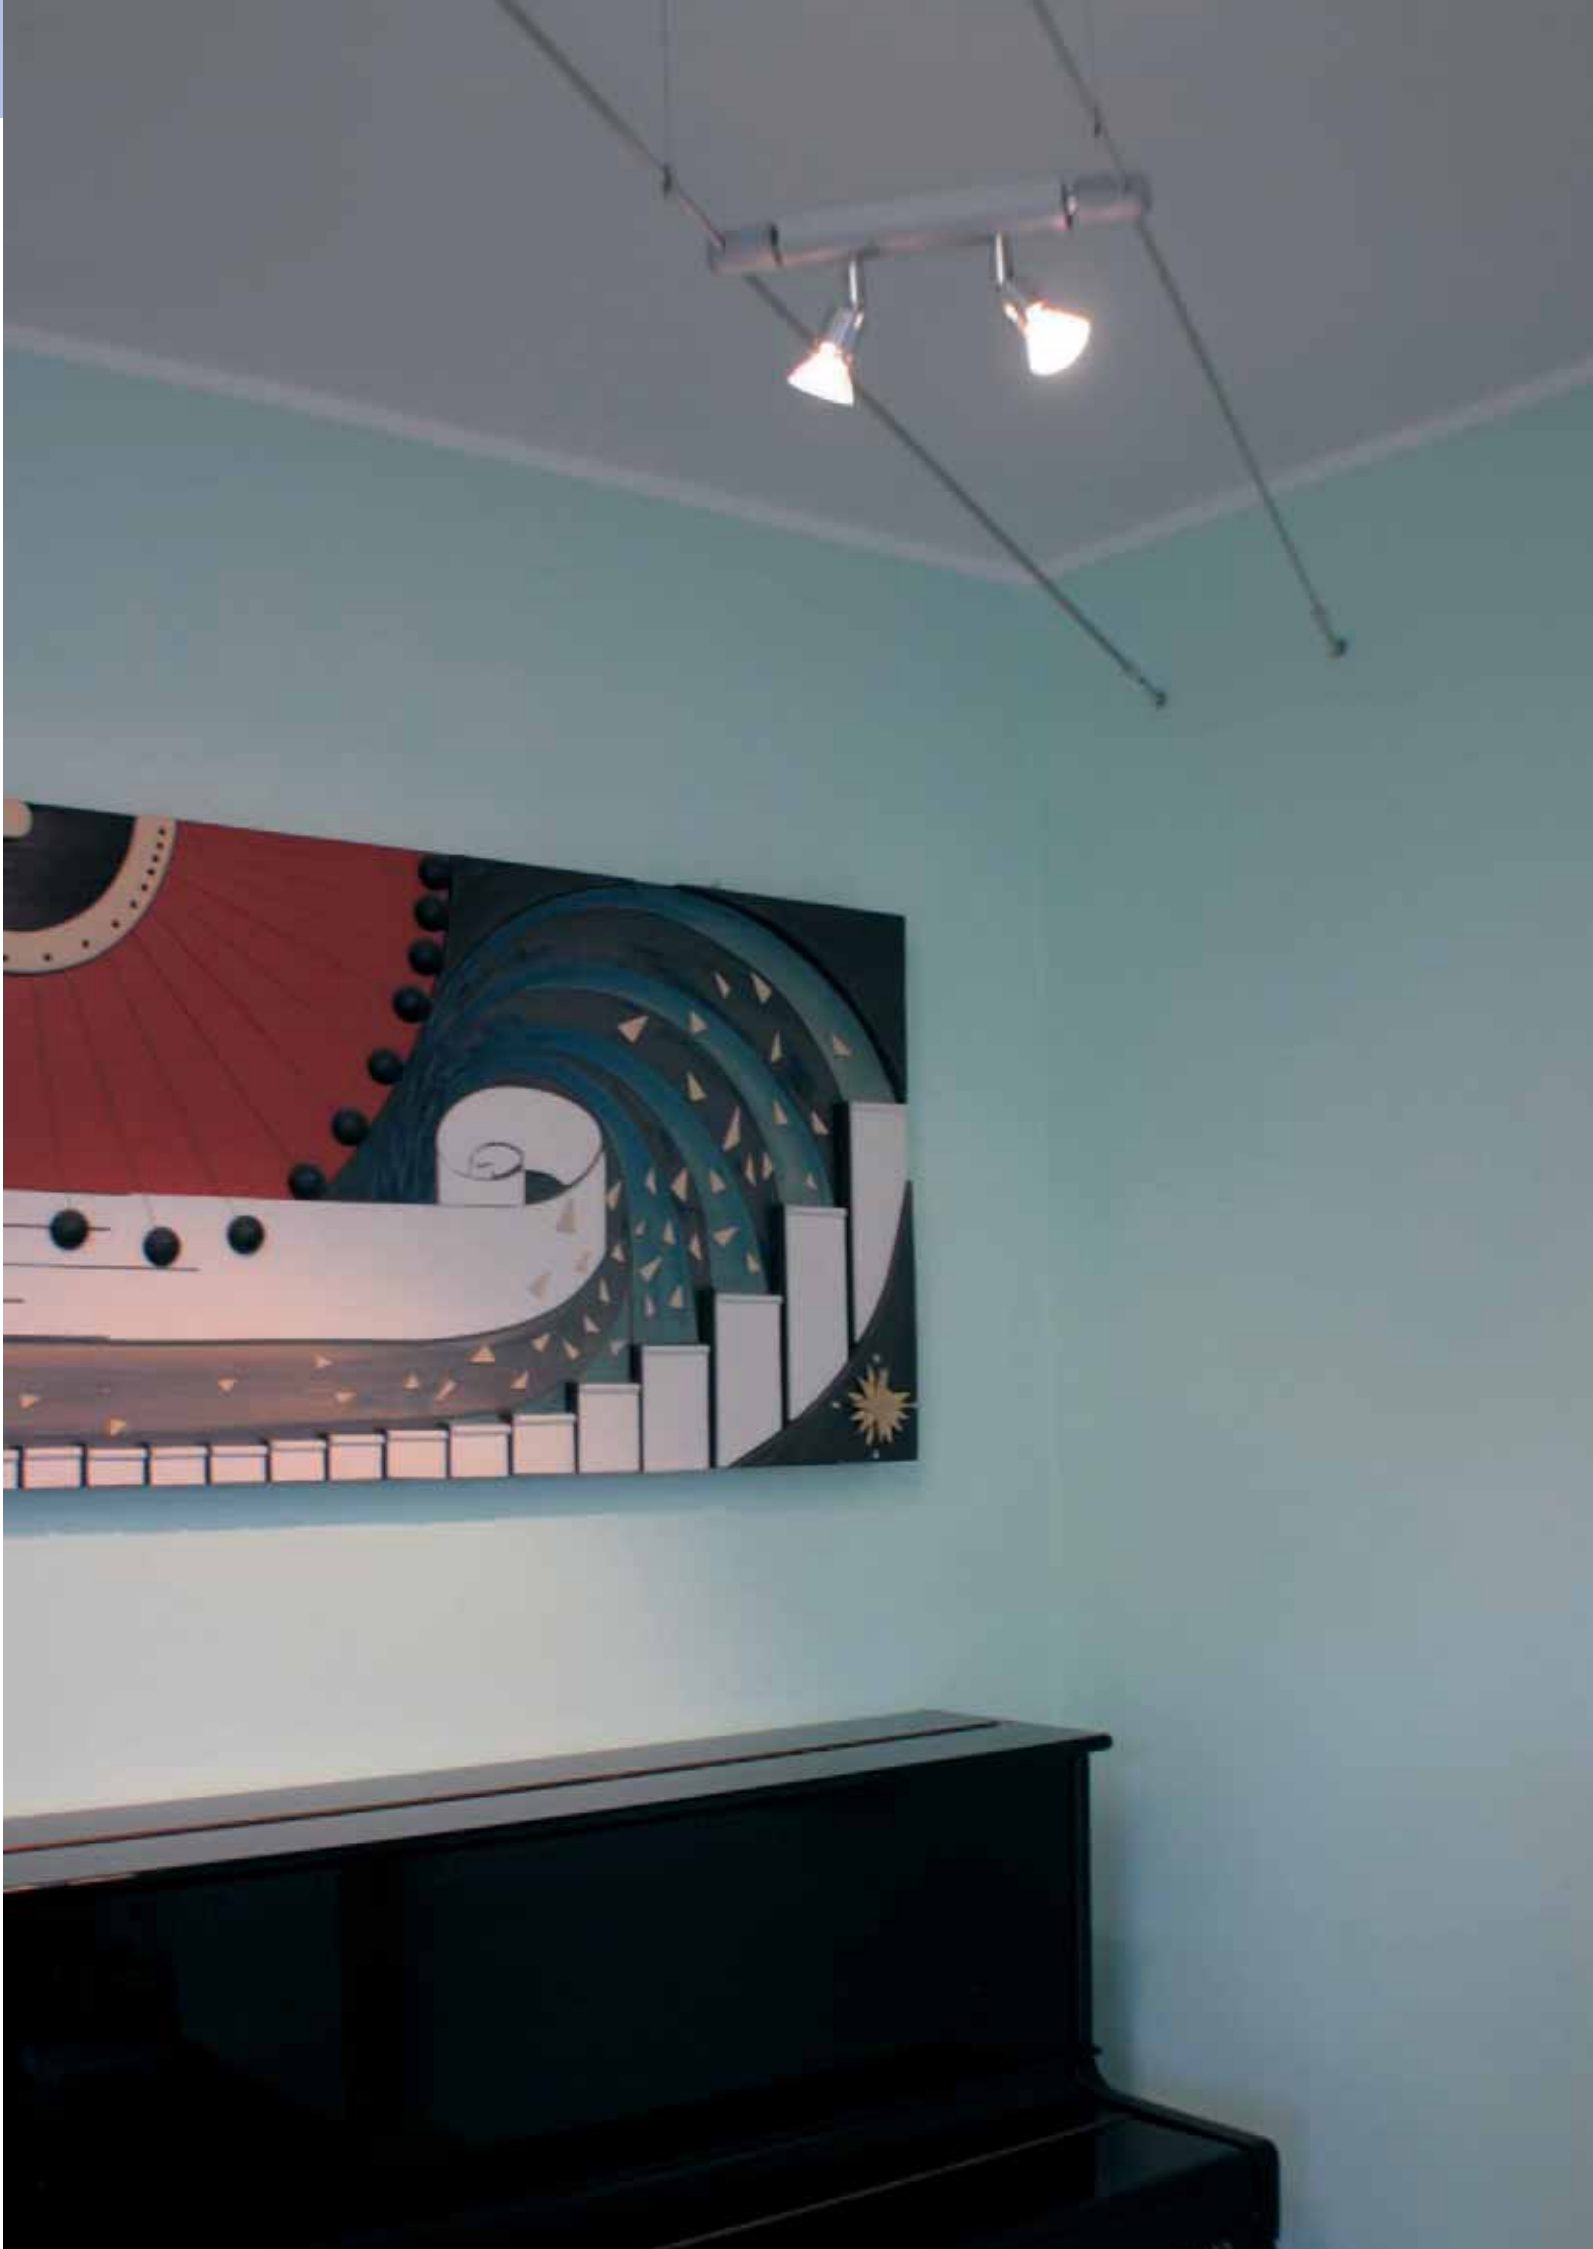

CE IP 20    

FOCUS 300

Design Athena

Faretto orientabile in metallo
Adjustable spotlight

INTERASSE 300 MM

0282 7 grigio met. - metal grey
220/240V E27 2x60W max

CE IP 20    490 

Faretto orientabile in metallo
Adjustable spotlight