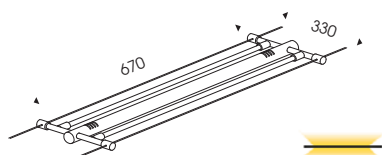

FOCUS 300

Design Athena

Sorgente led
Led lighting source

INTERASSE 300 MM

029171 grigio NW - grey NW
220/240V LED 2x12,4W Driver incluso - Driver included

Colori led
led colours

- 1 Natural white
  4000°K - 3600 lumen