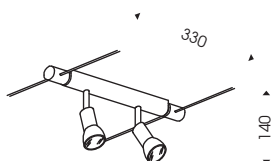

INTERASSE 300 MM

0251 1 cromo - *chrome*
220/240V GZ10 2x50W Halo
220/240V 2x GU10 LED

CE IP 20    

Faretto orientabile in metallo
Adjustable spotlight

0234 1 cromo - *chrome*
220/240V GZ10 50W Halo
220/240V GU10 LED