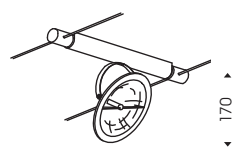

0272 7 grigio met. - metal grey
220/240V E27 60W max

CE IP 20    380 

FOCUS 300

Design Athena

Faretto orientabile in metallo

Adjustable spotlight

INTERASSE 300 MM

021176 grigio WW - grey WW