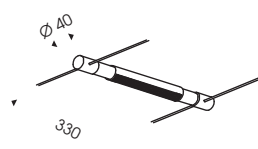

0240 7 grigio met. - metal grey

220/240V ECO R7S mm 117 230W max