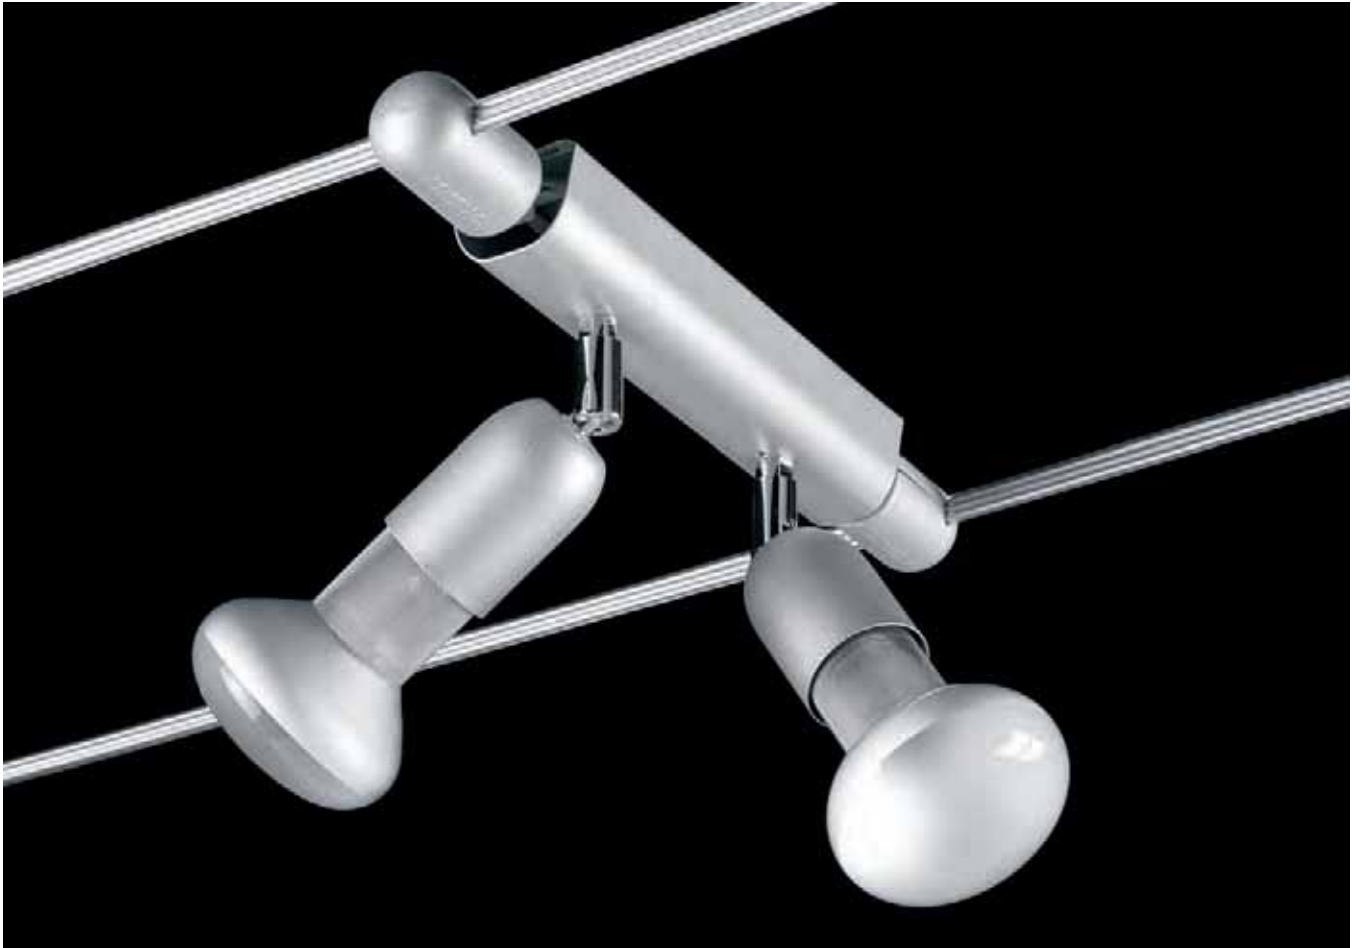

CE IP 20    

FOCUS 300

Design Athena

Faretto orientabile in metallo
Adjustable spotlight

INTERASSE 300 MM

0282 7 grigio met. - metal grey
220/240V E27 2x60W max

CE IP 20    490 

Faretto orientabile in metallo
Adjustable spotlight