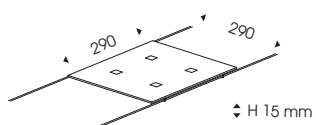

FOCUS 300

Design Athena

Sorgente led

Led lighting source

INTERASSE 300 MM

028951 bianco NW - *white NW*

028991 nero NW - *black NW*

220/240V LED 4x4,3W

Colori led 1 Natural white
led colours 4000°K - 1580 lumen

028956 bianco WW - *white WW*

028996 nero WW - *black WW*

220/240V LED 4x4,3W

Colori led 6 Warm white
led colours 3000°K - 1480 lumen

CE IP 20 LED CRI >80