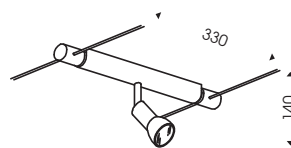

CE IP 20    

FOCUS 300

Design Athena

Faretto orientabile in metallo
Adjustable spotlight

INTERASSE 300 MM

0282 7 grigio met. - metal grey
220/240V E27 2x60W max

CE IP 20    490 

Faretto orientabile in metallo
Adjustable spotlight