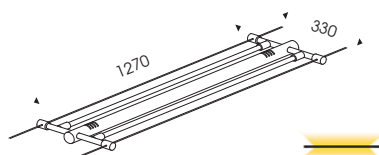

Sorgente led
Led lighting source

INTERASSE 300 MM

029171 grigio NW - grey NW
220/240V LED 2x12,4W Driver incluso - Driver included

Colori led
led colours

- 1 Natural white
4000°K - 3600 lumen

029271 grigio NW - grey NW
220/240V LED 2x24,8W Driver incluso - Driver included