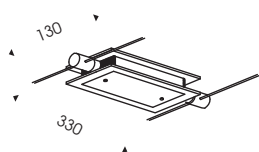

 **0215** Per sorgenti
For sources 54W **0254**  **355**

FOCUS 300

Design Athena

Sorgente alogena con vetro extrachiario

Lighting source with halogen lamp and extra clear glass

INTERASSE 300 MM

0243 7 grigio - grey