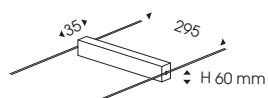

220/240V LED 4x4,3W

Colori led 6 Warm white
led colours 3000°K - 1480 lumen

CE IP 20    LED CRI >80 

FOCUS 300

Design Athena

Sorgente led

Led lighting source

INTERASSE 300 MM