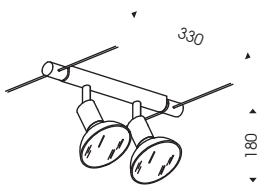

CE IP 20    

FOCUS 300

Design Athena

Faretto orientabile in metallo
Adjustable spotlight

INTERASSE 300 MM

0282 7 grigio met. - metal grey
220/240V E27 2x60W max

CE IP 20    490 

Faretto orientabile in metallo
Adjustable spotlight