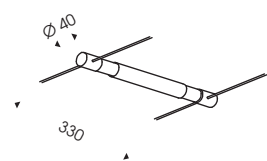

220/240V ECO R7S mm 117 160W

CE IP 20    

FOCUS 300

Design Athena

Sorgente alogena con Pirex trasparente
Lighting source with halogen lamp and extra clear glass

INTERASSE 300 MM

0242 7 grigio - grey

220/240V ECO R7S mm 117 230W max